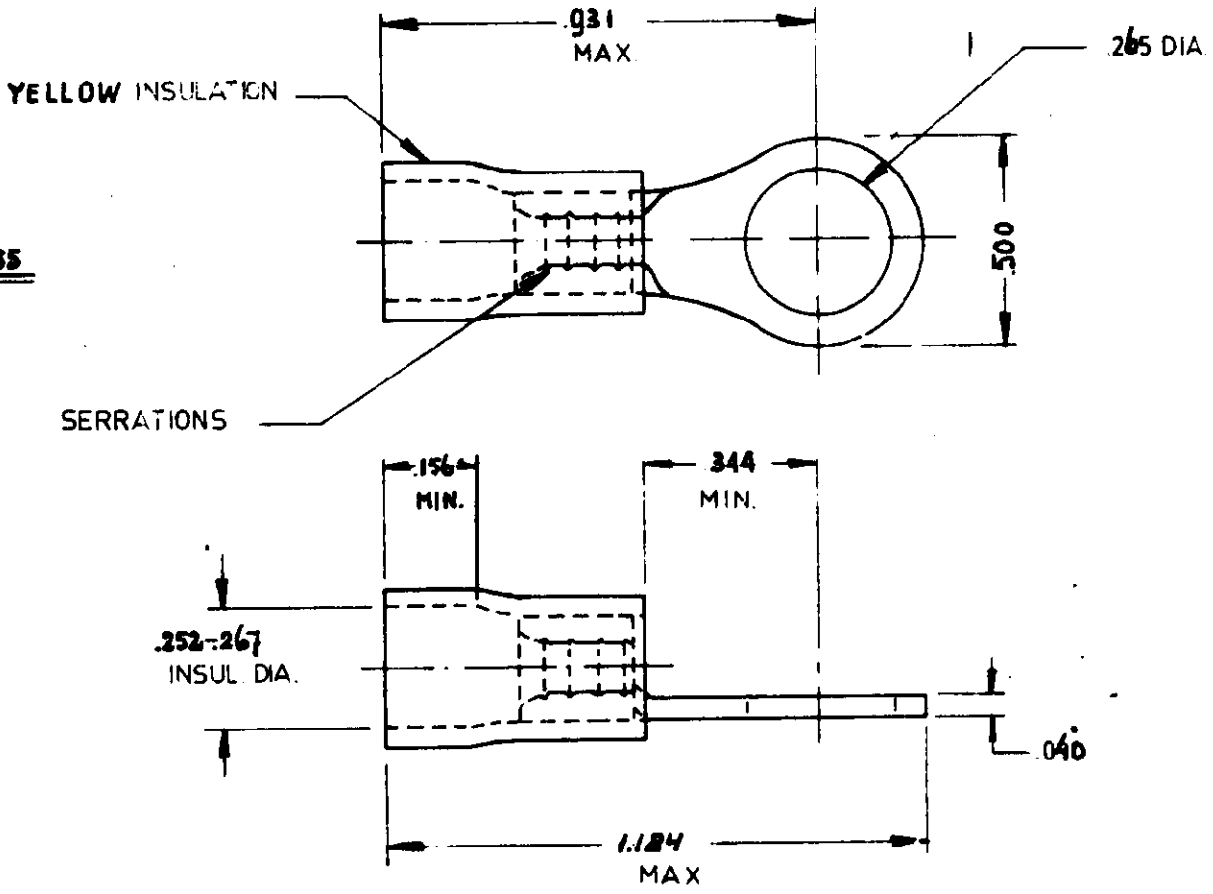

NUMBER
C-165 035-EE

DIMENSIONS IN INCHES —DO NOT SCALE PRINT

ORDER NR 165035

CUSTOMER PRINT
FOR REFERENCE ONLY

© 1975 BY AMP Holland B.V. ALL RIGHTS RESERVED. AMP PRODUCTS COVERED BY PATENTS AND/OR PATENTS PENDING

-9 -8 -7 -6 -5 -4 -3 -2 -1 -0										DWG SIZE	NUMBER	NAME	REMARKS	ITEM NO		
REQUIRED PER ASSEMBLY										MATERIAL	COPPER	HEAT TREAT	FINISH	TINPLATED		
2-ON TRPE /65035										DATE APP		DATE REL	DATE			
										DATE APP		DATE FIRST USED				
AMP HOLLAND N.V. 3-HERTOGENBOSCH HOLLAND										TYPE	PG	PRINT DIST	LOC	SIZE	NUMB R	REV
DESCRIPTION										SCALE	4 ≈ 1	WIRE SIZE	12-10	CMA	NAME	RING TONGUE
										MAX	---					
										MIN	---					