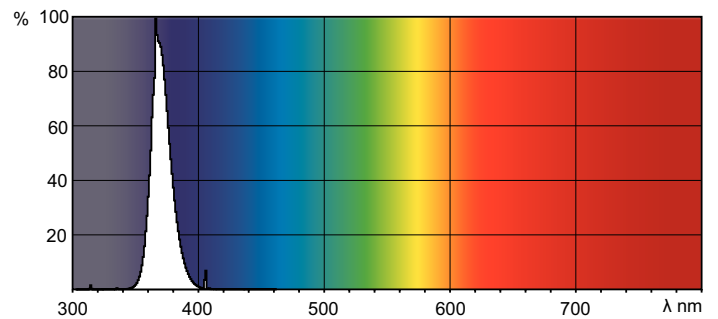

LDPO_TL-DBLB_0001-Spectral power distribution Colour