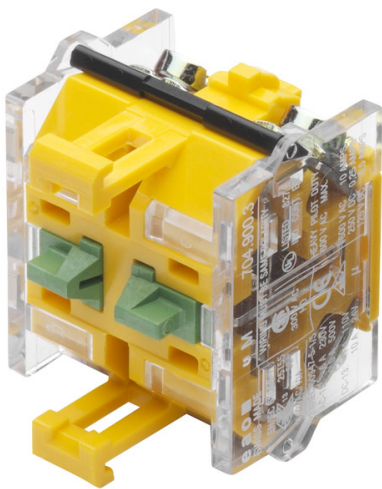

Components configured by yourself
704.900.5 - Switching element

Attention: The preview is based on a sample product. This can differ from your current configuration.

Dimensions

Other Attributes

Weight 0.028 kg

Connection Method

Terminal Screw

Switching element

Switching voltage 500 V AC
 Switching current 10 A
 Switching system Snap-action
 Contact material Silver
 Contacts 1 NC + 1 NO