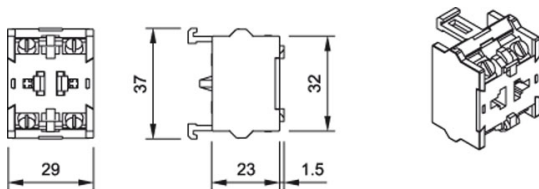

Components configured by yourself
704.900.5 - Switching element

Attention: The preview is based on a sample product. This can differ from your current configuration.

Dimensions

Other Attributes

Weight 0.028 kg

Connection Method

Terminal Screw

Switching element

Switching voltage 500 V AC
 Switching current 10 A
 Switching system Snap-action
 Contact material Silver
 Contacts 1 NC + 1 NO