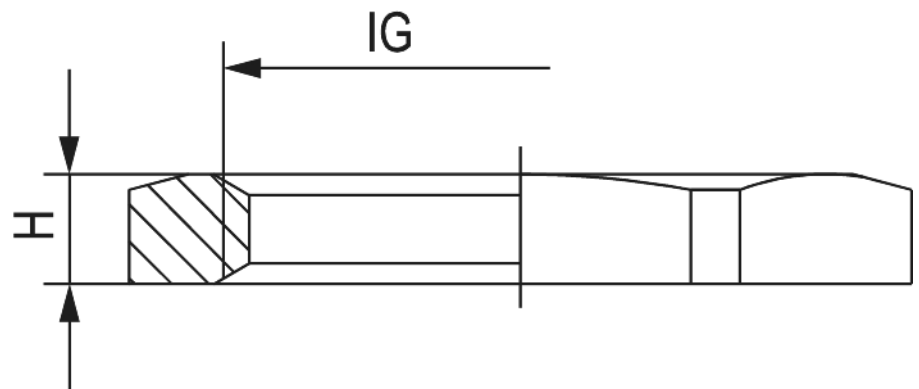

Locking Nut GM-FS;GM-FS

Item number 1262200150

Technical data

| | |
|-----------------------------|---------------------------------|
| Material | Polyamide V0 according to UL 94 |
| Temperature range | -40 °C to +100 °C |
| Colour | black |
| RAL | 9005 |
| Variant | Metric |
| Internal thread (IG) | M 20 x 1,5 |
| Height (H) | 6 mm |
| Wrench size (SW) | 27 mm |

Locking Nut GM-FS;GM-FS

Item number 1262200150

Commercial data

| | |
|----------------|---------------|
| Packaging Unit | 100 |
| EAN code | 4033878414927 |
| Weight | 0.002 kg |
| ETIM 7 | EC000940 |
| eCl@ss 10.1 | 27-14-44-24 |