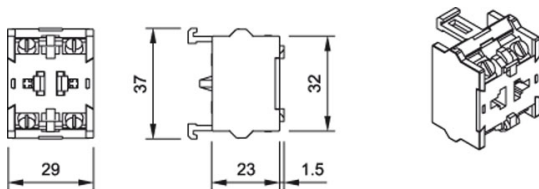

Components configured by yourself  
**704.900.3 - Switching element**

*Attention: The preview is based on a sample product. This can differ from your current configuration.*

**Dimensions**

**Other Attributes**

Weight 0.028 kg

**Connection Method**

Terminal Screw

**Switching element**

Switching voltage 500 V AC  
 Switching current 10 A  
 Switching system Snap-action  
 Contact material Silver  
 Contacts 2 NO