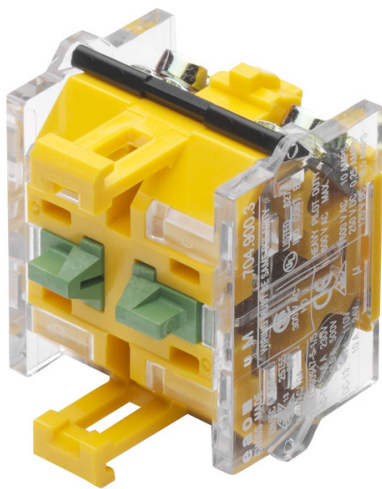

Components configured by yourself  
**704.900.3 - Switching element**

*Attention: The preview is based on a sample product. This can differ from your current configuration.*

**Dimensions**

**Other Attributes**

Weight 0.028 kg

**Connection Method**

Terminal Screw

**Switching element**

Switching voltage 500 V AC  
 Switching current 10 A  
 Switching system Snap-action  
 Contact material Silver  
 Contacts 2 NO