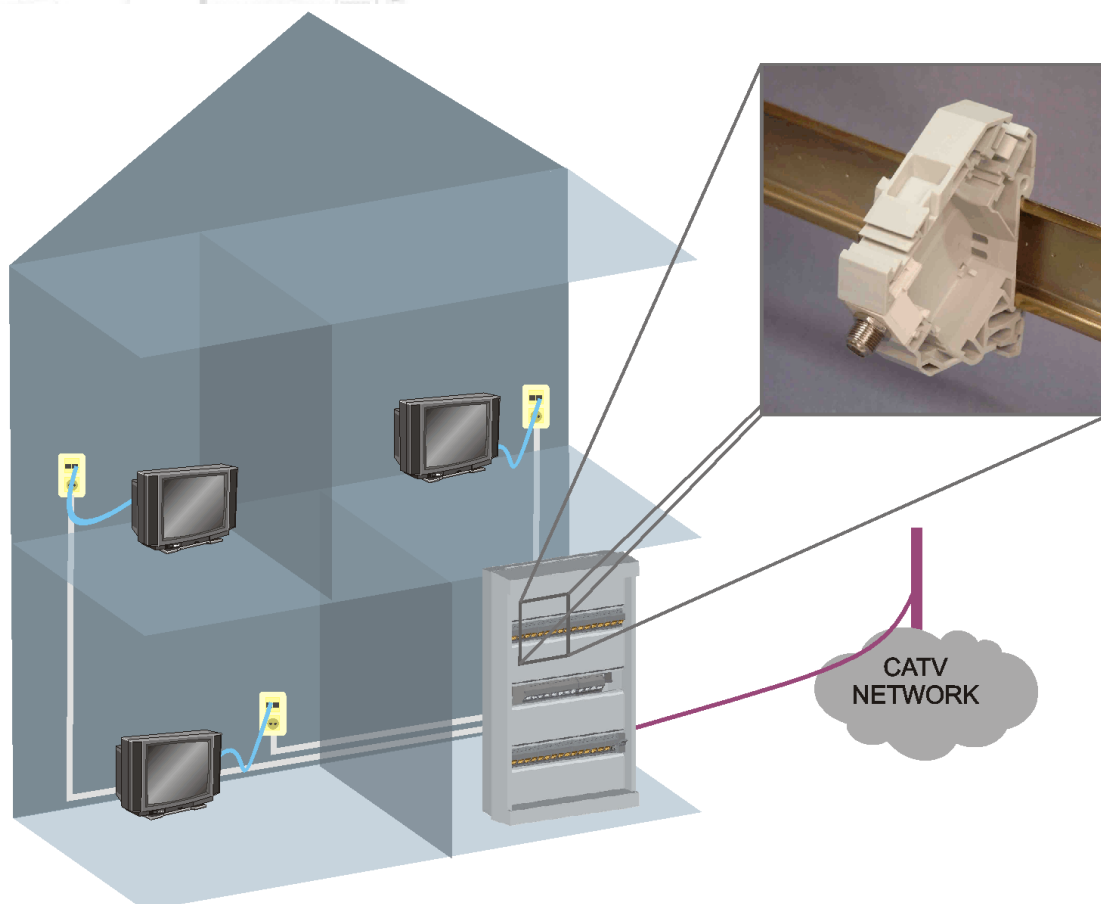

### Features:

- Broadband keystone F female to F female connector adaptor
- Suitable for in-house CableTelevision applications including VCR & DVD
- Perfect match with the abitana Monomedia Broadband cables
- Developed for perfect fit with the abitana F Coax Cable Connector
- Almost no insertion loss when mated with the Comm Center Broadband Patch Cords
- Din Rail Adaptor attaches with a simple click in the Comm Center

# Comm Center Connector - F female - Broadband

ABI-DC1003

## Typical Application:

C3 FF

- Can be used with EV1001 (Coax Broadband distribution Amplifier) and Satellite equipment