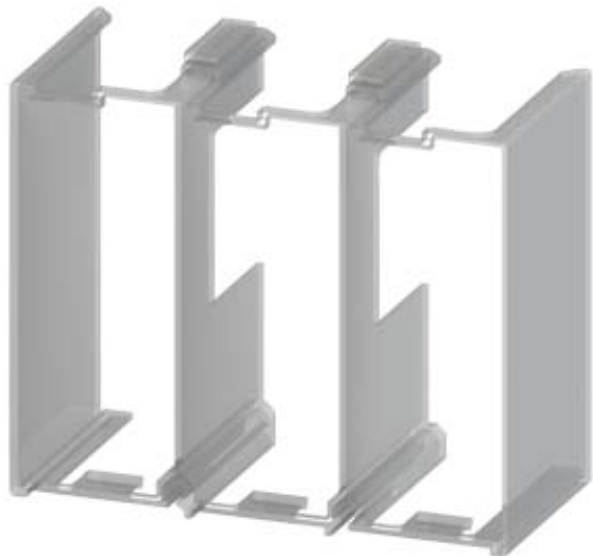

TERMINAL COVER FOR BAR CONNECTIONS FOR CONTACTORS SIZE S10/S12 FOR OVERLOAD RELAY 3RB106 FOR SOFT START.3RW407.,3RW444.

Certificates/ approvals:

General Product Approval	Declaration of Conformity	Test Certificates
 CSA	 UL	 EG-Konf.
		<a href="#">Special Test Certificate</a>