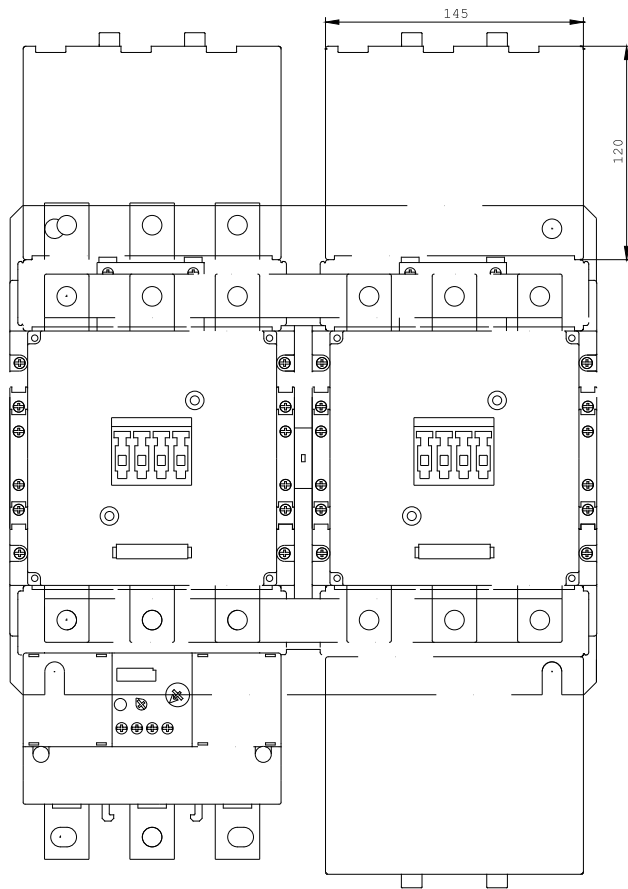

last change: