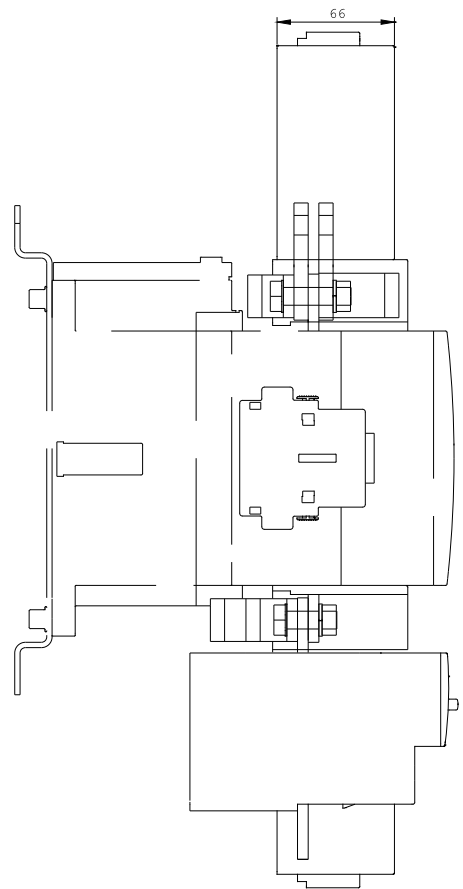

last change: