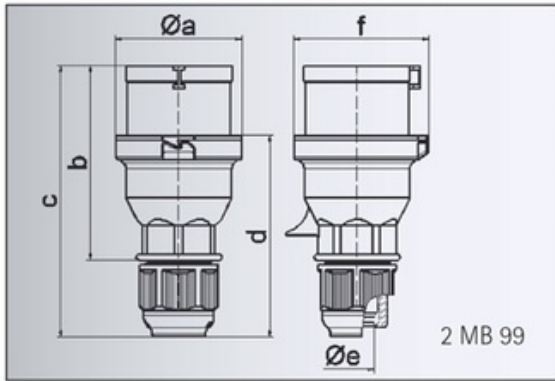

Ampere	16	16	16	32	32	32
Polzahl	3	4	5	3	4	5
a ø	53,0	60,0	66,0	74,5	74,5	74,5
b	93,5	100,5	103,0	121,0	121,0	121,5
c	134,0	141,0	142,0	174,0	174,0	174,5
d	97,5	104,5	105,5	128,0	128,0	128,5
e ø	18,0	18,0	18,0	23,0	23,0	23,0
f	57,5	64,5	70,5	78,0	78,0	80,0
Leiter mm² min	1	1	1	2,5	2,5	2,5
Leiter mm² max	2,5	2,5	2,5	6	6	6