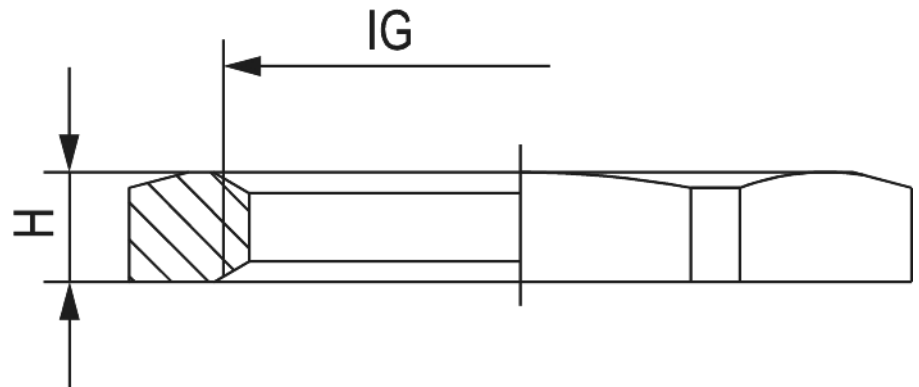

Locking Nut GM-FS;GM-FS

Item number 1262250150

Technical data

Material	Polyamide V0 according to UL 94
Temperature range	-40 °C to +100 °C
Colour	black
RAL	9005
Variant	Metric
Internal thread (IG)	M 25 x 1,5
Height (H)	6,5 mm
Wrench size (SW)	32 mm

Locking Nut GM-FS;GM-FS

Item number 1262250150

Commercial data

Packaging Unit	100
EAN code	4033878414965
Weight	0.00298 kg
ETIM 7	EC000940
eCl@ss 10.1	27-14-44-24

Note: