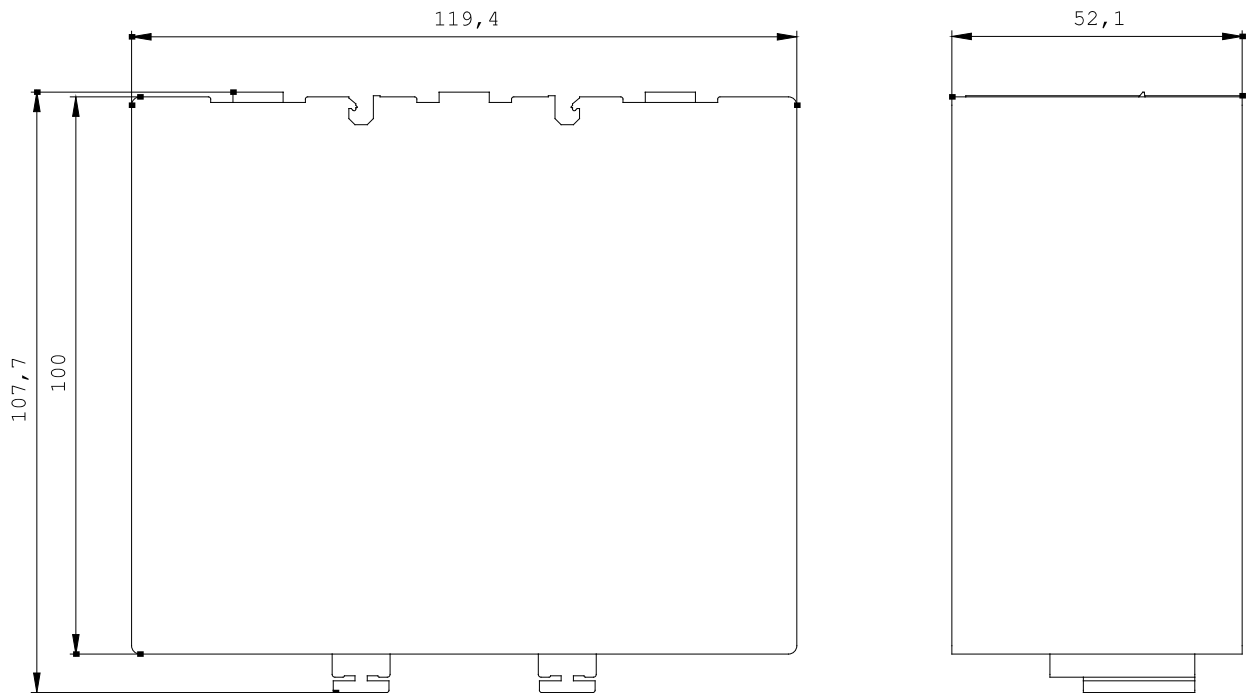

last change: