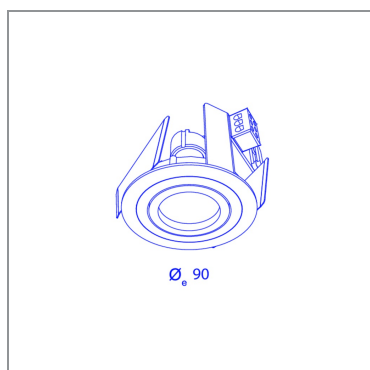

### BS2271

WH

BS2271

#### SPECIFICATIONS

CUT-OUT SIZE	Ø82
MIN RECESSED HEIGHT	80mm
WEIGHT	0.2kg
INGRESS PROTECTION (IP)	IP20, IP20 inside ceiling
GLOWWIRETEST	850°C