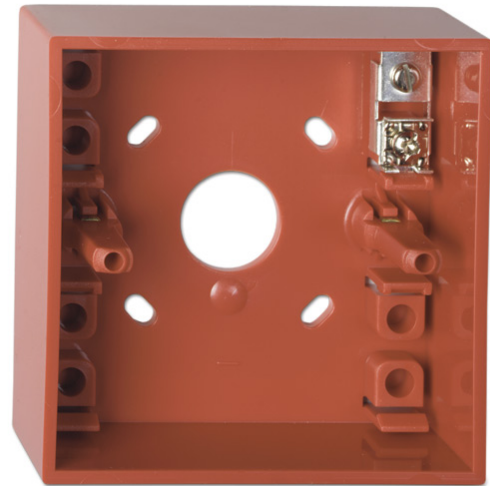

Product Data Sheet

DMN787

Surface mounting box with earth connector, red

General

The DMN787 is a surface mount back-box for the DMN700 series of manual call points. The DMN787 is red and has one terminal.

Standard Features

- Easy to install
- For flush mounting of manual call points
- One terminal

DMN787

Surface mounting box with earth connector, red

Specifications

Material	Self-extinguishing Noryl SE100
Colour	Red - RAL N°3020
Operating temperature	-40° to +85°C
Relative humidity	max. 90% RV

Ordering Information

Part No.	Description
DMN787	Surface mounting box with earth connector, red
DMN787G	Surface mounting box with earth connector, green
DMN787Y	Surface mounting box with earth connector, yellow