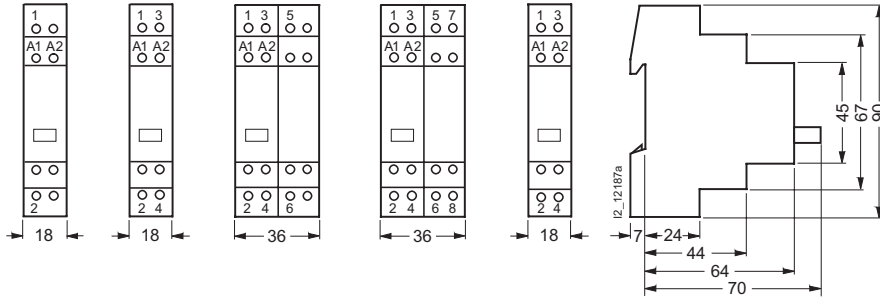

Switching Devices

5TT4 1 remote control switches

Dimensional drawings

5TT4 1 remote control switches

5TT4 101-0 5TT4 102-0 5TT4 103-0 5TT4 104-0 5TT4 105-0
 5TT4 101-1 5TT4 102-1 5TT4 103-2 5TT4 104-2 5TT4 105-1
 5TT4 101-2 5TT4 102-2 5TT4 105-2
 5TT4 101-3 5TT4 102-3 5TT4 105-3
 5TT4 101-4 5TT4 102-4 5TT4 105-4

5TT4 12 remote control switches, central ON/OFF

5TT4 122-0 5TT4 125-0 5TT4 123-0

5TT4 142 shutter/blind remote control switches and 5TT4 132-0 series remote control switches

5TT4 142-0 5TT4 132-0
 5TT4 142-2
 5TT4 142-3