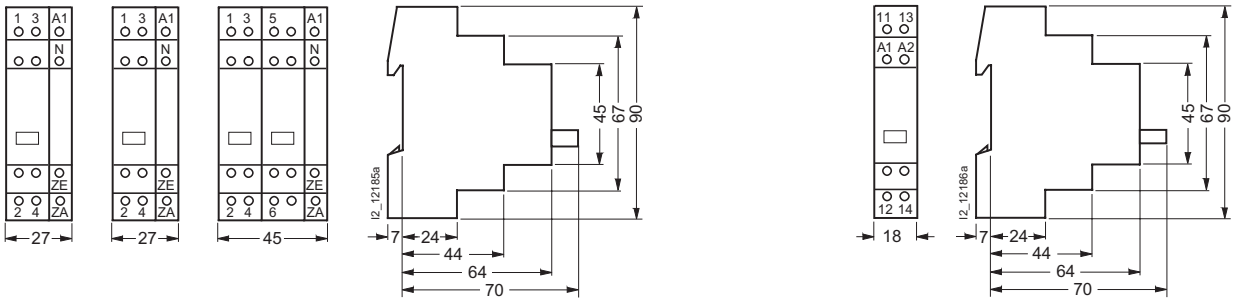

Switching Devices

5TT4 1 remote control switches

Dimensional drawings

5TT4 1 remote control switches

5TT4 101-0 5TT4 102-0 5TT4 103-0 5TT4 104-0 5TT4 105-0
 5TT4 101-1 5TT4 102-1 5TT4 103-2 5TT4 104-2 5TT4 105-1
 5TT4 101-2 5TT4 102-2 5TT4 105-2
 5TT4 101-3 5TT4 102-3 5TT4 105-3
 5TT4 101-4 5TT4 102-4 5TT4 105-4

5TT4 12 remote control switches, central ON/OFF

5TT4 122-0 5TT4 125-0 5TT4 123-0

5TT4 142 shutter/blind remote control switches and 5TT4 132-0 series remote control switches

5TT4 142-0 5TT4 132-0
 5TT4 142-2
 5TT4 142-3