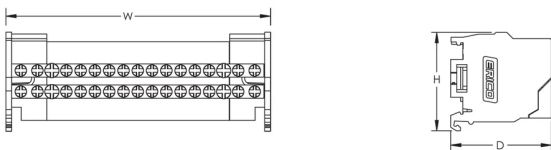

Max Working Voltage, IEC (Ui): 500 V

Line Side Number of Connections: 2

Line Side Compact Stranded Wire Size: 6 - 16 mm²

Line Side Stranded Wire Size - Ferrule: 4 – 10 mm²

Load Side Number of Connections: 15

Load Side Compact Stranded Wire Size: (15) 1,5 - 4 mm²

Load Side Stranded Wire Size - Ferrule: (15) 0,75 – 4 mm²

Depth: 50 mm

Height: 50 mm

Width: 130 mm

Unit Weight: 0.220 kg

Flammability Rating: UL® 94V-0

Complies With: IEC® 60947-7-1

ADDITIONAL PRODUCT DETAILS

Le nombre de connexions côté ligne et charge s'entendent par pôle.

Design Guideline for Distribution Blocks, Power Blocks and Power Terminals

Derating according to Ambient* Temperature (°C) to maintain working temperature of 85°C

Température ambiante (°C)	30°	35°	40°	45°	50°	55°	60°	65°	70°	75°
Coefficient de déclasserement (d)	1	1	1	0.94	0.88	0.82	0.75	0.67	0.58	0.47

*environnement des blocs de distribution dans l'armoire électrique

DIAGRAMS

AVERTISSEMENT

Les produits nVent doivent être installés et utilisés conformément aux consignes figurant dans les fiches d'instructions et les documents de formation des produits nVent. Les fiches d'instructions sont disponibles à l'adresse suivante: www.nvent.com et auprès de votre représentant du service client nVent. Une mauvaise installation, une utilisation incorrecte, une application erronée ou toute autre forme de non-respect scrupuleux des instructions et avertissements de nVent peuvent entraîner un dysfonctionnement du produit, des dommages matériels, des lésions corporelles graves et le décès et/ou annuler votre garantie.