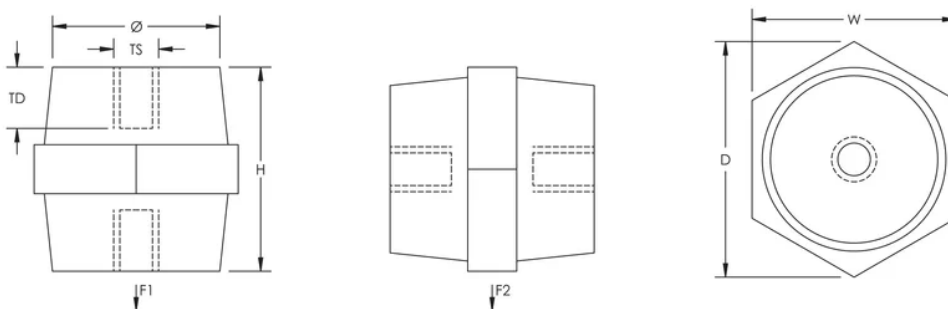

Dielectric Strength, IEC 61439.1: 3,500 VAC @ 1 min

Dielectric Strength, UL: 1,500 VAC/DC

Insulation Voltage: 1,000 VAC;1,500 VDC

Height: 35 mm

Hex Width: 41 mm

Depth: 46 mm

Thread Size: M8

Thread Depth: 8 mm

Diameter: 34 mm

Static Load 1: 11,000 N

Static Load 2: 8,000 N

Unit Weight: 0.074 kg

ADDITIONAL PRODUCT DETAILS

Les distances d'amorçage et la distance minimale doivent être conformes à la norme d'application concernée.

DIAGRAMS

AVERTISSEMENT

Les produits nVent doivent être installés et utilisés conformément aux consignes figurant dans les fiches d'instructions et les documents de formation des produits nVent. Les fiches d'instructions sont disponibles à l'adresse suivante: www.nvent.com et auprès de votre représentant du service client nVent. Une mauvaise installation, une utilisation incorrecte, une application erronée ou toute autre forme de non-respect scrupuleux des instructions et avertissements de nVent peuvent entraîner un dysfonctionnement du produit, des dommages matériels, des lésions corporelles graves et le décès et/ou annuler votre garantie.