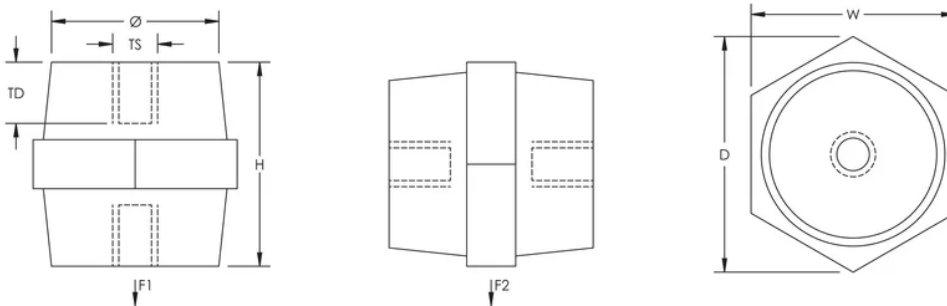

Dielectric Strength, IEC 61439.1: 3,500 VAC @ 1 min

Dielectric Strength, UL: 1,500 VAC/DC

Insulation Voltage: 1,000 VAC;1,500 VDC

Height: 45 mm

Hex Width: 41 mm

Depth: 47 mm

Thread Size: M8

Thread Depth: 15 mm

Diameter: 34 mm

Static Load 1: 11,000 N

Static Load 2: 6,500 N

Unit Weight: 0.136 kg

ADDITIONAL PRODUCT DETAILS

Les distances d'amorçage et la distance minimale doivent être conformes à la norme d'application concernée.

DIAGRAMS

AVERTISSEMENT

Les produits nVent doivent être installés et utilisés conformément aux consignes figurant dans les fiches d'instructions et les documents de formation des produits nVent. Les fiches d'instructions sont disponibles à l'adresse suivante: www.nvent.com et auprès de votre représentant du service client nVent. Une mauvaise installation, une utilisation incorrecte, une application erronée ou toute autre forme de non-respect scrupuleux des instructions et avertissements de nVent peuvent entraîner un dysfonctionnement du produit, des dommages matériels, des lésions corporelles graves et le décès et/ou annuler votre garantie.