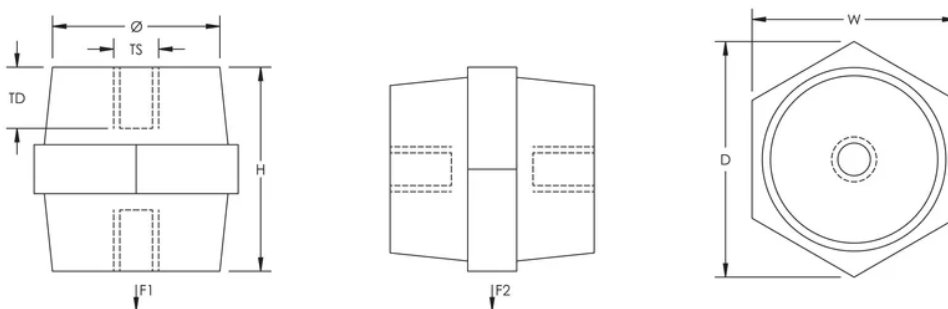

Dielectric Strength, IEC 61439.1: 3,500 VAC @ 1 min

Dielectric Strength, UL: 1,500 VAC/DC

Insulation Voltage: 1,000 VAC;1,500 VDC

Height: 50 mm

Hex Width: 50 mm

Depth: 57 mm

Thread Size: M8

Thread Depth: 15 mm

Diameter: 41 mm

Static Load 1: 20,000 N

Static Load 2: 10,000 N

Unit Weight: 0.148 kg

ADDITIONAL PRODUCT DETAILS

Les distances d'amorçage et la distance minimale doivent être conformes à la norme d'application concernée.

DIAGRAMS

AVERTISSEMENT

Les produits nVent doivent être installés et utilisés conformément aux consignes figurant dans les fiches d'instructions et les documents de formation des produits nVent. Les fiches d'instructions sont disponibles à l'adresse suivante: www.nvent.com et auprès de votre représentant du service client nVent. Une mauvaise installation, une utilisation incorrecte, une application erronée ou toute autre forme de non-respect scrupuleux des instructions et avertissements de nVent peuvent entraîner un dysfonctionnement du produit, des dommages matériels, des lésions corporelles graves et le décès et/ou annuler votre garantie.