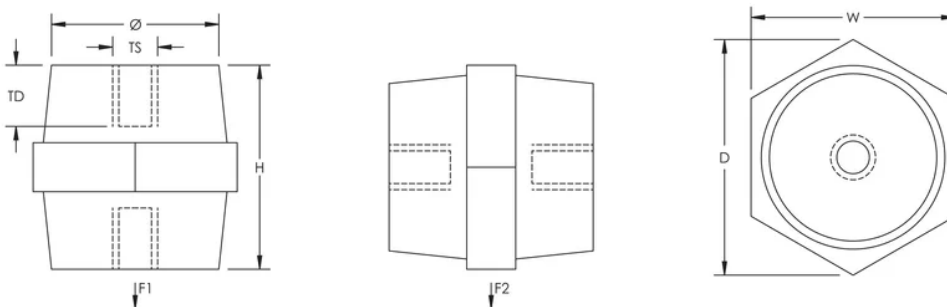

Dielectric Strength, IEC 61439.1: 3,500 VAC @ 1 min

Dielectric Strength, UL: 1,500 VAC/DC

Insulation Voltage: 1,000 VAC;1,500 VDC

Height: 35 mm

Hex Width: 41 mm

Depth: 46 mm

Thread Size: M6

Thread Depth: 8 mm

Diameter: 34 mm

Static Load 1: 11,000 N

Static Load 2: 5,000 N

Unit Weight: 0.062 kg

ADDITIONAL PRODUCT DETAILS

Les distances d'amorçage et la distance minimale doivent être conformes à la norme d'application concernée.

DIAGRAMS

AVERTISSEMENT

Les produits nVent doivent être installés et utilisés conformément aux consignes figurant dans les fiches d'instructions et les documents de formation des produits nVent. Les fiches d'instructions sont disponibles à l'adresse suivante: www.nvent.com et auprès de votre représentant du service client nVent. Une mauvaise installation, une utilisation incorrecte, une application erronée ou toute autre forme de non-respect scrupuleux des instructions et avertissements de nVent peuvent entraîner un dysfonctionnement du produit, des dommages matériels, des lésions corporelles graves et le décès et/ou annuler votre garantie.