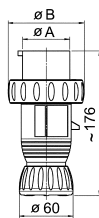

Cable entries

Plug 8570/12
Degree of protection IP 66
Terminals 1 x 1.5 mm² ... 4 mm² flexible
Cable entries 8 mm ... 20 mm outer diameter

Dimension drawings (all dimensions in mm) - subject to alterations