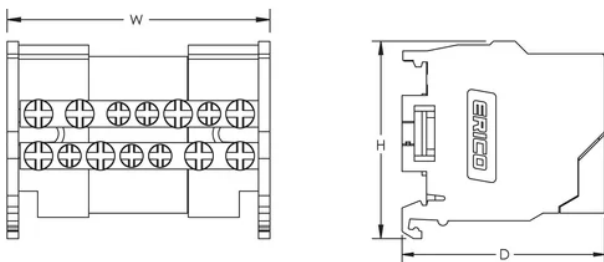

Peak Short Circuit Current (I_{pk}): 20-kA

Max Working Voltage, IEC (U_i): 500 V

Line Side Number of Connections: 1

Line Side Compact Stranded Wire Size: 10 - 25 mm²

Line Side Stranded Wire Size - Ferrule: 10 – 25 mm²

Load Side Number of Connections: 6

Load Side Compact Stranded Wire Size: (3) 1,5 - 4 mm²;(3) 2,5 - 6 mm²

Load Side Stranded Wire Size - Ferrule: (3) 0,75 – 4 mm²;(3) 1,5 – 6 mm²

Depth: 50 mm

Height: 50 mm

Width: 64 mm

Unit Weight: 0.110 kg

Flammability Rating: UL® 94V-0

Complies With: IEC® 60947-7-1

ADDITIONAL PRODUCT DETAILS

Le nombre de connexions côté ligne et charge s'entendent par pôle.

Design Guideline for Distribution Blocks, Power Blocks and Power Terminals

Derating according to Ambient* Temperature (°C) to maintain working temperature of 85°C

Température ambiante (°C)	30°	35°	40°	45°	50°	55°	60°	65°	70°	75°
Coefficient de déclassement (d)	1	1	1	0.94	0.88	0.82	0.75	0.67	0.58	0.47

*environnement des blocs de distribution dans l'armoire électrique

DIAGRAMS

AVERTISSEMENT

Les produits nVent doivent être installés et utilisés conformément aux consignes figurant dans les fiches d'instructions et les documents de formation des produits nVent. Les fiches d'instructions sont disponibles à l'adresse suivante: www.nvent.com et auprès de votre représentant du service client nVent. Une mauvaise installation, une utilisation incorrecte, une application erronée ou toute autre forme de non-respect scrupuleux des instructions et avertissements de nVent peuvent entraîner un dysfonctionnement du produit, des dommages matériels, des lésions corporelles graves et le décès et/ou annuler votre garantie.