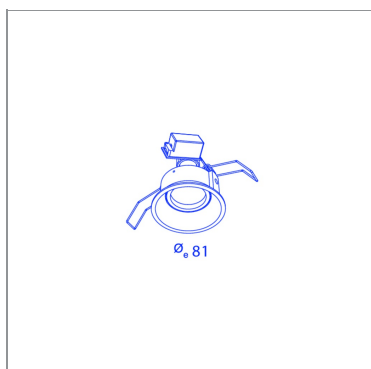

BS3001 BL

SPECIFICATIONS

CUT-OUT SIZE	Ø75
MIN RECESSED HEIGHT	110mm
WEIGHT	0.2kg
INGRESS PROTECTION (IP)	20
GLOW WIRE TEST	850°C