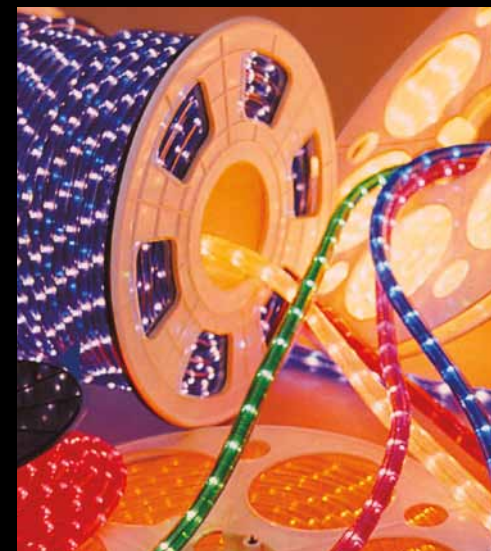

We provide with Duralight the full range of Duralight accessories to ease and complete your installation.

Check our price list for more information.

DURALIGHT

DL-2W-9M-Z	IN OUT	9m	324 	230V	 
DL-2W-20M-Z	IN OUT	20m	720 	230V	 
DLP-2W-45M-Z	IN OUT	45m	1620 	230V	    
DLP-2W-90M-CL	IN OUT	90m	3240 	230V	