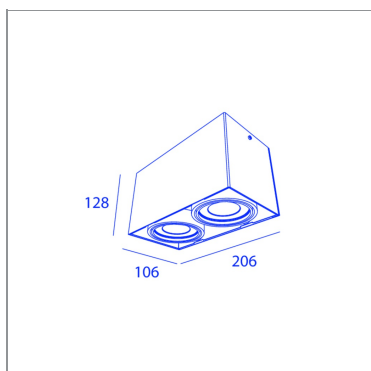

ORBIT®

TECHNICAL SHEET

PICCOLO LOOK OUT

2X GU10 ≤ 50W / LED GU10 MAX

BB65151

WH/WH

BB65151

SPECIFICATIONS

WEIGHT	1.3kg
INGRESS PROTECTION (IP)	20
GLOW WIRE TEST	850°C

BB65151

WH/WH

REMARKS

! Luminaire not compatible with GZ10 lamp

! Can be combined with cone accessory
