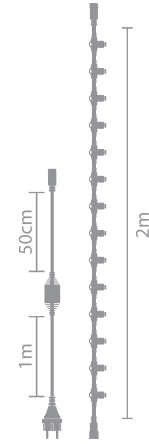

**Extension 1m**

EC-EXT-1-B BLACK / EC-EXT-1-W WHITE

IN-OUT

MAX 1800W

**Extension 2m**

EC-EXT-2-B BLACK / EC-EXT-2-W WHITE

IN-OUT

MAX 1800W

**Extension 10m**

EC-EXT-10-B BLACK / EC-EXT-10-W WHITE

IN-OUT

MAX 550W

**Main Cable 1m**

EC-MAIN-1-7-B BLACK / EC-MAIN-1-7-W WHITE

IN-OUT

7 CONNECTORS - MAX 650W

**Main Cable 2m**

EC-MAIN-2-14-B BLACK / EC-MAIN-2-14-W WHITE

IN-OUT

14 CONNECTORS - MAX 650W

**T Connector**

EC-T-B BLACK / EC-T-W WHITE

IN-OUT

MAX 2x64W

**Multi Connector**

EC-MULTI-B BLACK / EC-MULTI-W WHITE

IN-OUT

MAX 5x35W

**Powercord Led 3A (Universal plug)**

EC-POWER-LED-3A-B BLACK / EC-POWER-LED-3A-W WHITE

IN-OUT

MAX 640W