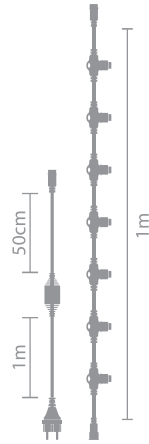

**Extension 1m**

EC-EXT-1-B BLACK / EC-EXT-1-W WHITE

IN-OUT

MAX 1800W

**Extension 2m**

EC-EXT-2-B BLACK / EC-EXT-2-W WHITE

IN-OUT

MAX 1800W

**Extension 10m**

EC-EXT-10-B BLACK / EC-EXT-10-W WHITE

IN-OUT

MAX 550W

**Main Cable 1m**

EC-MAIN-1-7-B BLACK / EC-MAIN-1-7-W WHITE

IN-OUT

7 CONNECTORS - MAX 650W

**Main Cable 2m**

EC-MAIN-2-14-B BLACK / EC-MAIN-2-14-W WHITE

IN-OUT

14 CONNECTORS - MAX 650W

**T Connector**

EC-T-B BLACK / EC-T-W WHITE

IN-OUT

MAX 2x64W

**Multi Connector**

EC-MULTI-B BLACK / EC-MULTI-W WHITE

IN-OUT

MAX 5x35W

**Powercord Led 3A (Universal plug)**

EC-POWER-LED-3A-B BLACK / EC-POWER-LED-3A-W WHITE

IN-OUT

MAX 640W