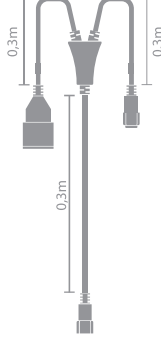

**Extension 10m**

EC-EXT-10-B BLACK / EC-EXT-10-W WHITE

IN-OUT

MAX 550W

**Main Cable 1m**

EC-MAIN-1-7-B BLACK / EC-MAIN-1-7-W WHITE

IN-OUT

7 CONNECTORS - MAX 650W

**Main Cable 2m**

EC-MAIN-2-14-B BLACK / EC-MAIN-2-14-W WHITE

IN-OUT

14 CONNECTORS - MAX 650W

**T Connector**

EC-T-B BLACK / EC-T-W WHITE

IN-OUT

MAX 2x64W

**Multi Connector**

EC-MULTI-B BLACK / EC-MULTI-W WHITE

IN-OUT

MAX 5x35W

**Powercord Led 3A (Universal plug)**

EC-POWER-LED-3A-B BLACK / EC-POWER-LED-3A-W WHITE

IN-OUT

MAX 640W

**Powercord Led 3A (British standard)**

EC-POWER-LED-3A-B-BS BLACK / EC-POWER-LED-3A-W-BS WHITE

IN-OUT

MAX 640W

**Y Connector (Universal plug)**

EC-Y BLACK

IN-OUT

MAX 640W