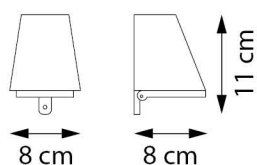

RECOMMENDED LIGHT SOURCE

LAMP LED 5W - GU10 - FLAT OPTIC
POWER IN 220V
IP-RATING IP 44