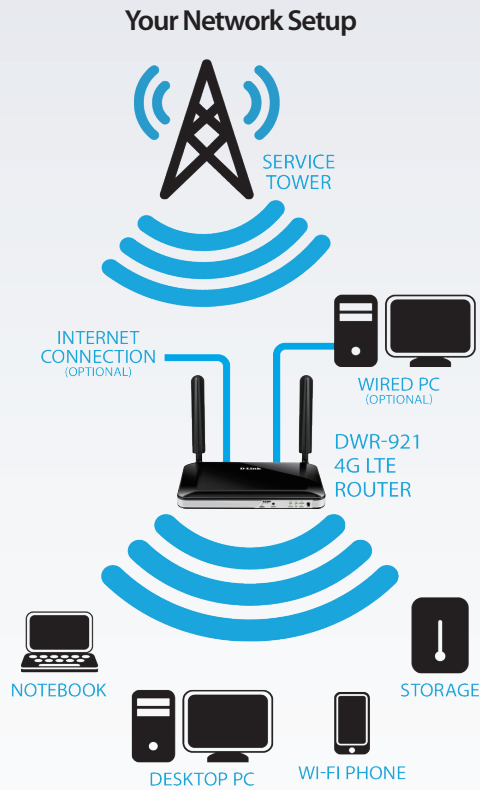

Security Features

- WPA/WPA2 encryption to secure your wireless traffic
- 64/128-bit WEP to secure your wireless traffic

Firewall

- Network Address Translation (NAT)
- Stateful Packet Inspection (SPI)

D-Link's DWR-921 4G LTE Router allows you to access worldwide mobile broadband networks from anywhere in the world. Once connected, you can transfer data, stream media, and send SMS messages. Simply insert your USIM card and share your 3G/4G Internet connection through a secure wireless network or by using any of the four 10/100 Ethernet ports.

Fast Mobile Internet

The 4G LTE Router lets you connect to your 3G/4G mobile connection with fast download speeds of up to 150 Mbps and uplink speeds up to 50 Mbps, giving you the speed you need for fast, responsive Internet access. Surf the web with ease and stream music and video over the Internet to your PCs and mobile devices.

Secure Wired and Wireless Connections

The DWR-921 utilizes dual-active firewalls (SPI and NAT) to prevent potential attacks across the Internet. WPA/WPA2 wireless encryption keeps your wireless network secure and your traffic safe, allowing you to securely share your 3G/4G connection without worrying about unauthorized users accessing your network.

Easy to Set Up and Use

The DWR-921 4G LTE Router can be installed quickly and easily almost anywhere. This router is great for situations where an impromptu wireless network must be set up, or wherever conventional network access is unavailable.