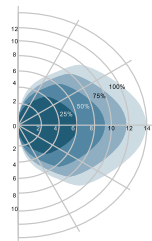

Detectiebereik (Zone de détecteur) microwave sensor in meters

Wandmontage (Montage mural)
Voorgestelde montagehoogte (Hauteur de montage proposée): 1 - 1,8 m