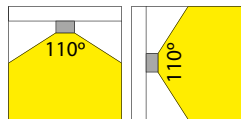

LED Pro-Ceiling 220x220 mm

20W, incl. LED voeding

20W, alimentation LED inclus