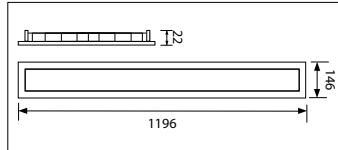

LED Pro-Ceiling 150x1200 mm

38W, incl. LED voeding

38W, alimentation LED inclus