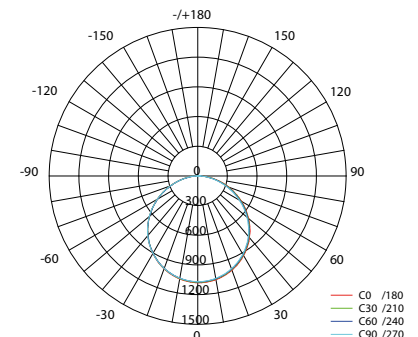

Armatuurkleur Couleur du luminaire

- 1: Wit
  Blanc
- 2: Zwart
  Noir
- 3: Grijs
  Gris

CE IP40

VOORRAADARTIKEL
ARTICLE EN STOCK

5 JAAR GARANTIE
ANS DE GARANTIE

LED Pro-Ceiling 400x400
38W