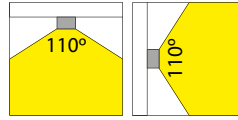

LED Pro-Ceiling 400x400 mm

38W, incl. LED voeding

38W, alimentation LED inclus