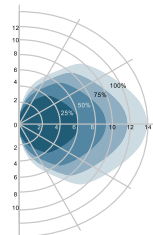

Detectiebereik microwave sensor in meters (Zone de détecteur de capteur micro-ondes en mètres)

Wandmontage (Montage mural)
Voorgestelde montagehoogte (Hauteur de montage proposée): 1 - 1,8 m