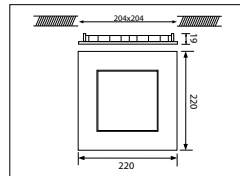

LED Pro-Ceiling 220x220 mm

20W, incl. LED voeding

20W, alimentation LED inclus