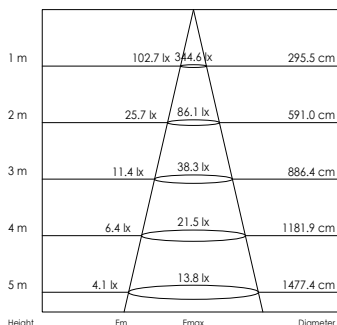

Armatuurkleur Couleur du luminaire

4: Wit Blanc	✓
5: Zwart Noir	
6: Grijs Gris	

Lichtbron (Source lumineuse): SMD LED's (LEDs)

Kleurtemperatuur (Température de couleur): 3000K (Warm wit)(Blanc chaud), 4200K (Puur wit) (Blanc pur), 6500K (Koud wit) (Blanc froid)

Lichtstroom (Flux lumineux): 1040LM/1150LM/1160LM

Bedrijfstemperatuur (Température de fonctionnement): -10 °C - +40 °C

Aantal branduren (Durée de vie): 50.000

LED voeding (Inclusief) (LED driver (inclus)): CE, TUV

Voedingsspanning (Puissance alimentations): 220-240V AC 50/60Hz

Cosinus phi (Cos phi): > 0.90

Verlichtingshoek (Angle d'éclairage): 110°

Inbouwdiepte (Installation depth): > 40 mm (bepaald door afmeting van de voeding (determined by dimension of the driver)

Opgenomen vermogen (inclusief voeding) (Puissance (alimentation incluse)): 14W

CE IP40

VOORRAADARTIKEL
ARTICLE EN STOCK

5 JAAR GARANTIE
ANS DE GARANTIE

LED Pro-Ceiling 168x168
14W