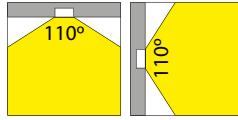

LED Pro-Ceiling 150x1200 mm

38W, incl. LED voeding

38W, alimentation LED inclus