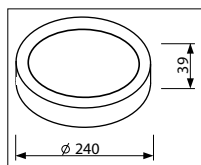

LED PRO-CEILING SERIE (SÉRIE LED PRO-CEILING)

Opbouw (Montage apparent)

LED Pro-Ceiling ø 240 mm

14W, incl. LED voeding

14W, alimentation LED inclus

CE IP40

- LED Pro-Ceiling ø 240 mm
- Behuizing gemaakt uit gegoten aluminium, gepoederlakt in wit, grijs of zwart
- Lichtterugval tot een minimum beperkt doordat de behuizing tevens fungeert als koellichaam
- Uitgevoerd met melkwhite acrylaat lens
- Verkrijgbaar in verschillende kleurtemperaturen
- Wordt compleet geleverd met geïntegreerde voeding
- Dimbaar verkrijgbaar met triac dimbare voeding

Toepassingsgebieden: verlichting van gangen, trappenhuizen, toiletten, etc.

- LED Pro-Ceiling ø 240 mm
- Boëtier en aluminium moulé, powdercoated en blanc, gris ou noir
- La diminution de la lumière est limitée par ce que le boëtier sert comme dissipateur de chaleur
- Equipé de lentille acrylique opale blanc
- Disponible en différent températures de couleur
- Livrées avec alimentation intègre
- Disponible dimmable avec alimentation dimmable triac

Domaines d'application: éclairage de couloirs, les escaliers, les toilettes, etc.

Lichtbron (Source lumineuse): SMD LED's (LEDs)

Kleurtemperatuur (Température de couleur): 2700K (Extra warm wit) (Blanc extra chaud), 3000K (Warm wit) (Blanc chaud), 4200K (Puur wit) (Blanc pur), 6500K (Koud wit) (Blanc froid)

Lichtstroom (Flux lumineux): 1000LM/1120LM/1240LM/1260LM

Lichtstroom sensor (Flux lumineux sensor): 1480LM/1660LM/1830LM/1870LM

Bedrijfstemperatuur (Température de fonctionnement): -10 °C - +40 °C

Aantal branduren (Durée de vie): 50.000

LED voeding (inclusief) (LED driver (inclus)): CE, TUV

Voedingsspanning (Puissance alimentations): 220-240V AC 50/60Hz

Cosinus phi (Cos phi): > 0.90