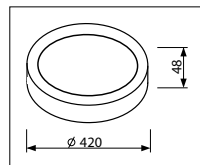

LED Pro-Ceiling ø 420 mm

38W, incl. LED voeding

38W, alimentation LED inclus