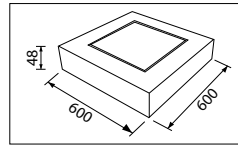

LED Pro-Ceiling 600x600 mm

56W, incl. LED voeding

56W, alimentation LED inclus