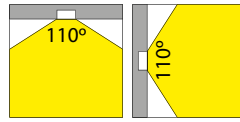

LED Pro-Ceiling 220x220 mm

20W, incl. LED voeding

20W, alimentation LED inclus