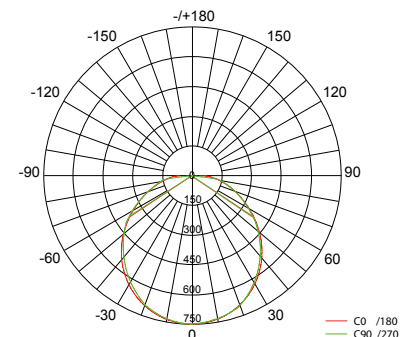

Armatuurkleur Couleur du luminaire

1: Wit Blanc	✓
2: Zwart Noir	
3: Grijs Gris	

CE IP40

VOORRAADARTIKEL
ARTICLE EN STOCK

5 JAAR GARANTIE
ANS DE GARANTIE

LED Pro-Ceiling 300x300
28W