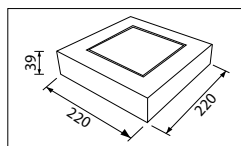

LED Pro-Ceiling 220x220 mm

20W, incl. LED voeding

20W, alimentation LED inclus

CE IP40

- LED Pro-Ceiling 220x220 mm
- Behuizing gemaakt uit gegoten aluminium, gepoederlakt in wit, grijs of zwart
- Lichtterugval tot een minimum beperkt doordat de behuizing tevens fungeert als koellichaam
- Uitgevoerd met melkwhite acrylaat lens
- Verkrijgbaar in verschillende kleurtemperaturen
- Wordt compleet geleverd met geïntegreerde voeding
- Dimbaar verkrijgbaar met triac dimbare voeding

Toepassingsgebieden: verlichting van gangen, trappenhuizen, toiletten, etc.

- LED Pro-Ceiling 220x220 mm
- Boftier en aluminium moulé, powdercoated en blanc, gris ou noir
- La diminution de la lumière est limitée par ce que le boftier sert comme dissipateur de chaleur
- Equipé de lentille acrylique opale blanc
- Disponible en différent températures de couleur
- Livrées avec alimentation intègre
- Disponible dimmable avec alimentation dimmable triac

Domaines d'application: éclairage de couloirs, les escaliers, les toilettes, etc.

Lichtbron (Source lumineuse): SMD LED's (LEDs)

Kleurtemperatuur (Température de couleur): 2700K (Extra warm wit) (Blanc extra chaud), 3000K (Warm wit) (Blanc chaud), 4200K (Puur wit) (Blanc pur), 6500K (Koud wit) (Blanc froid)

Lichtstroom (Flux lumineux): 1370LM/1530LM/1700LM/1720LM

Lichtstroom sensor (Flux lumineux sensor): 1370LM/1530LM/1700LM/1720LM

Bedrijfstemperatuur (Température de fonctionnement): -10 °C - +40 °C

Aantal branduren (Durée de vie): 50.000

LED voeding (inclusief) (LED driver (inclus)): CE, TUV

Voedingsspanning (Puissance alimentations): 220-240V AC 50/60Hz

Cosinus phi (Cos phi): > 0.90

Verlichtingshoek (Angle d'éclairage): 110°