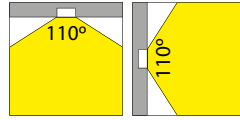

LED Pro-Ceiling 108x108 mm

8W, incl. LED voeding

8W, alimentation LED inclus