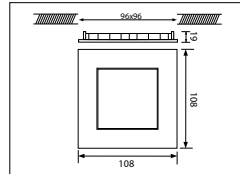

LED Pro-Ceiling 108x108 mm

8W, incl. LED voeding

8W, alimentation LED inclus