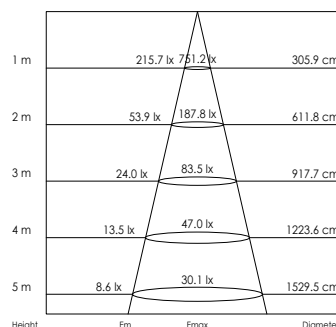

Armatuurkleur Couleur du luminaire

1: Wit Blanc	✓
2: Zwart Noir	
3: Grijs Gris	

CE IP40

VOORRAADARTIKEL
ARTICLE EN STOCK

5 JAAR GARANTIE
ANS DE GARANTIE

LED Pro-Ceiling 300x300
28W