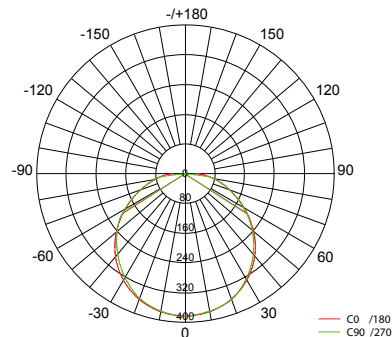

LED PRO-CEILING SERIE (SÉRIE LED PRO-CEILING)

Opbouw (Montage apparent)

LED Pro-Ceiling ø 240 mm

14W, incl. LED voeding

14W, alimentation LED inclus

CE IP40

- LED Pro-Ceiling ø 240 mm
- Behuizing gemaakt uit gegoten aluminium, gepoederlakt in wit, grijs of zwart
- Lichtterugval tot een minimum beperkt doordat de behuizing tevens fungeert als koellichaam
- Uitgevoerd met melkwhite acrylaat lens
- Verkrijgbaar in verschillende kleurtemperaturen
- Wordt compleet geleverd met geïntegreerde voeding
- Dimbaar verkrijgbaar met triac dimbare voeding

Toepassingsgebieden: verlichting van gangen, trappenhuizen, toiletten, etc.

- LED Pro-Ceiling ø 240 mm
- Boëtier en aluminium moulé, powdercoated en blanc, gris ou noir
- La diminution de la lumière est limitée par ce que le boëtier sert comme dissipateur de chaleur
- Equipé de lentille acrylique opale blanc
- Disponible en différent températures de couleur
- Livrées avec alimentation intègre
- Disponible dimmable avec alimentation dimmable triac

Domaines d'application: éclairage de couloirs, les escaliers, les toilettes, etc.

Lichtbron (Source lumineuse): SMD LED's (LEDs)

Kleurtemperatuur (Température de couleur): 2700K (Extra warm wit) (Blanc extra chaud), 3000K (Warm wit) (Blanc chaud), 4200K (Puur wit) (Blanc pur), 6500K (Koud wit) (Blanc froid)

Lichtstroom (Flux lumineux): 1000LM/1120LM/1240LM/1260LM

Lichtstroom sensor (Flux lumineux sensor): 1480LM/1660LM/1830LM/1870LM

Bedrijfstemperatuur (Température de fonctionnement): -10 °C - +40 °C

Aantal branduren (Durée de vie): 50.000

LED voeding (inclusief) (LED driver (inclus)): CE, TUV

Voedingsspanning (Puissance alimentations): 220-240V AC 50/60Hz

Cosinus phi (Cos phi): > 0.90