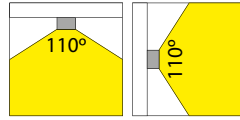

LED Pro-Ceiling ø 300 mm

28W, incl. LED voeding

28W, alimentation LED inclus