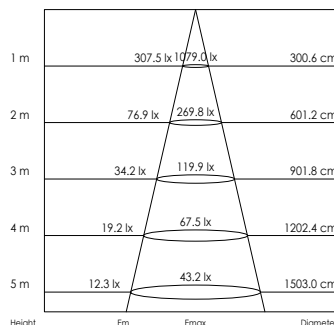

Armatuurkleur Couleur du luminaire

- 1: Wit
  Blanc
- 2: Zwart
  Noir
- 3: Grijs
  Gris

CE IP40

VOORRAADARTIKEL
ARTICLE EN STOCK

5 JAAR GARANTIE
ANS DE GARANTIE

LED Pro-Ceiling 400x400
38W