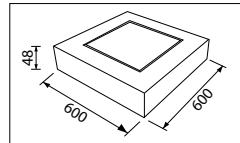

LED Pro-Ceiling 600x600 mm

38W, incl. LED voeding

38W, alimentation LED inclus