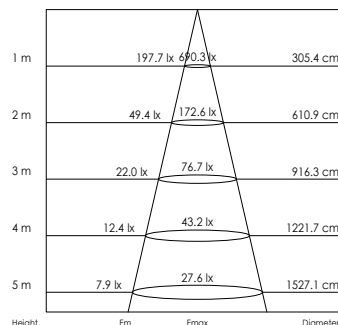

Armatuurkleur Couleur du luminaire

1: Wit Blanc	✓
2: Zwart Noir	
3: Grijs Gris	

CE IP40

VOORRAADARTIKEL
ARTICLE EN STOCK

5 JAAR GARANTIE
ANS DE GARANTIE

LED Pro-Ceiling ø 300mm
28W