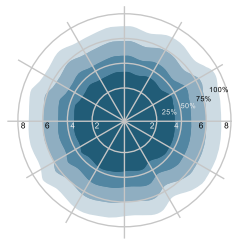

Plafondmontage (Montage plafond)
Voorgestelde montagehoogte (Hauteur de montage proposée): 2,5 - 6 m

LED Pro-Ceiling ø 240mm
14W

Height	Em	Emax	Diameter
1 m	110.8 lx	390.6 lx	297.7 cm
2 m	27.7 lx	97.7 lx	595.4 cm
3 m	12.3 lx	43.4 lx	893.1 cm
4 m	6.9 lx	24.4 lx	1190.8 cm
5 m	4.4 lx	15.6 lx	1488.6 cm