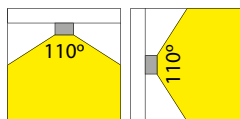

LED Pro-Ceiling ø 240 mm

14W, incl. LED voeding

14W, alimentation LED inclus