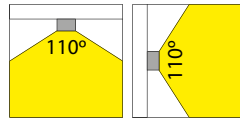

LED Pro-Ceiling ø 420 mm

38W, incl. LED voeding

38W, alimentation LED inclus