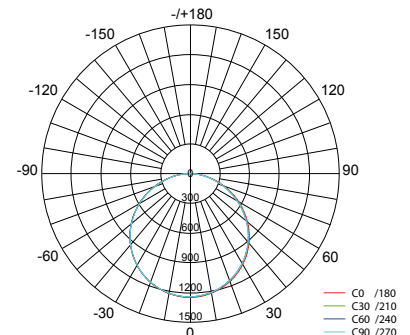

Domaines d'application: éclairage de couloirs, les escaliers, les toilettes, etc.

Lichtbron (Source lumineuse): SMD LED's (LEDs)

Kleurtemperatuur (Température de couleur): 3000K (Warm wit)(Blanc chaud), 4200K (Puur wit) (Blanc pur), 6500K (Koud wit) (Blanc froid)

Lichtstroom (Flux lumineux): 3300LM/3670LM/3700LM

Bedrijfstemperatuur (Température de fonctionnement): -10 °C - +40 °C

Aantal branduren (Durée de vie): 50.000

LED voeding (inclusief) (LED driver (inclus)): CE, TUV

Voedingsspanning (Puissance alimentations): 220-240V AC 50/60Hz

Cosinus phi (Cos phi): > 0.90

Verlichtingshoek (Angle d'éclairage): 110°

Opgenomen vermogen (inclusief voeding) (Puissance (alimentation incluse)): 38W

40003/ .. / 0 / ..

vanaf € 170
à partir de

Kleurtemperatuur
Température de couleur

0: Warm wit, 3000K
Blanc chaud

1: Puur wit, 4200K
Blanc pur

2: Koud wit, 6500K
Blanc froid

5: Warm wit, 3000K, dimbaar (1-10V)
Blanc chaud, dimmable (1-10V)

6: Puur wit, 4200K, dimbaar (1-10V)
Blanc pur, dimmable (1-10V)

7: Koud wit, 6500K, dimbaar (1-10V)
Blanc froid, dimmable (1-10V)

€ 170

€ 170

€ 170

€ 185

€ 185

€ 185

Armatuurkleur
Couleur du luminaire

1: Wit
Blanc

2: Zwart
Noir

3: Grijs
Gris

CE IP40

VOORRAADARTIKEL
ARTICLE EN STOCK

5 JAAR GARANTIE
ANS DE GARANTIE

LED Pro-Ceiling 600x600
38W