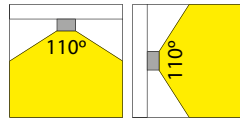

LED Pro-Ceiling 300x600 mm

28W, incl. LED voeding

28W, alimentation LED inclus