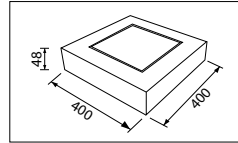

LED Pro-Ceiling 400x400 mm

38W, incl. LED voeding

38W, alimentation LED inclus