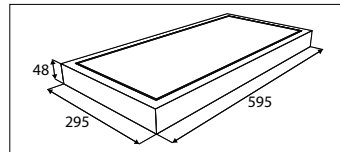

LED Pro-Ceiling 300x600 mm

28W, incl. LED voeding

28W, alimentation LED inclus