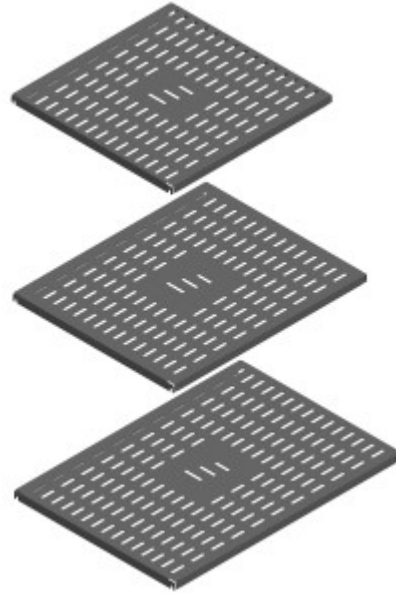

FH, fixed shelf

- Fixed shelf of steel sheet.
- For fixing in 4 pcs of 19" profiles.
- Fixing material: Standard M6 cagenuts and M6 screws (KM)
- Height: 22 mm
- Maximum load capacity: 50 kg (evenly distributed).
- Surface treatment, black structured paint RAL 9005.

FH		Black	
Type designation	Art.no	EAN	Dimensions W x D (mm)
FH 480-S	57111	7330701096105	482×480
FH 580-S	57112	7330701096112	482×580
FH 680-S	57113	7330701096129	482×680