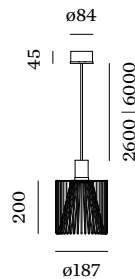

Lamp A60

E27

Socket E27

max. 60 W

PHYSICAL

Diameter 187 mm

Height 200 mm

1.7 kg

incl. 2.6 m suspension

ELECTRICAL

220 - 240 V

Class 1

Safety distance 0.3 m

Ceiling suspended luminaire; shade made from varnished steel; surface Jet Black; powder coated; matt texture; lamp socket E27; lamp type A60; 220 - 240 V; degree of protection IP20; PC1; incl. 2.6 m suspension; lamp not included;

WEVER & DUCRÉ
LIGHTING

WIRO 1.8

2092E0B0

LAMPS

A60 LED Lamp

TYPE	Ø · H (MM)	ORDERCODE
2200K E27	ø60 · 110	9 0 0 3 E 1 0 9
2700K E27	ø60 · 110	9 0 0 3 E 1 3 8

T30-225 LED Lamp

TYPE	Ø · H (MM)	ORDERCODE
2200K E27	ø30 · 225	9 0 0 3 E 1 2 9
2700K E27	ø29 · 225	9 0 0 3 E 1 3 6