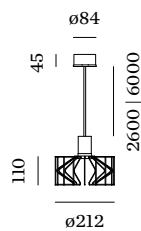

Ceiling suspended luminaire; shade made from varnished steel; surface Jet Black; powder coated; matt texture; lamp socket E27; lamp type A60; 220 - 240 V; degree of protection IP20; PC1; incl. 2.6 m suspension; lamp not included;