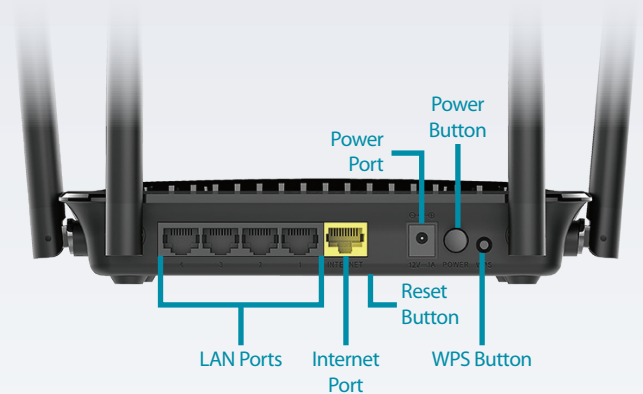

Easily Set Up Your Wireless Network

Sharing your Internet connection doesn't have to be a complicated process — just open a web browser to access the setup wizard and follow the easy step-by-step instructions to get started. You can also download the free QRS Mobile app on your mobile device and run through the wizard to quickly setup your DIR-842. Implement WPA/WPA2 wireless security in minutes with the wireless network setup wizard, or use Wi-Fi Protected Setup (WPS) to quickly connect new devices without the need to enter settings or create passwords. In addition, the built-in firewall requires no setup, protecting you against malicious attacks from the Internet, and access control features allow you to restrict access to your network, giving you greater control over network users.

Back Panel

Technical Specifications

General		
Device Interfaces	• IEEE 802.11 ac/n/g/b/a wireless LAN • 10/100/1000 Gigabit Ethernet WAN port	• Four 10/100/1000 Gigabit Ethernet LAN ports
LEDs	• Power • Internet • WLAN	• LAN (x 4) • WPS
Antenna Type	• Four detachable external antennas	
Data Signal Rate	• 2.4 GHz • Up to 300 Mbps¹	• 5 GHz • Up to 867 Mbps¹
Standards	• IEEE 802.11ac • IEEE 802.11n • IEEE 802.11g • IEEE 802.3ab	• IEEE 802.11b • IEEE 802.11a • IEEE 802.3u
Minimum Requirements	• Windows 8/7/Vista or MAC OS X 10.6 or higher • Internet Explorer 10 or later, Firefox 28 or later, Chrome 28 or later, Safari 6.0 or later	• Network interface card • Cable/DSL modem or other Internet Service Provider equipment with Ethernet port
Functionality		
Security	• WPA & WPA2 (Wi-Fi Protected Access)	• WPS (Wi-Fi Protected Setup)
Advanced Features	• Web setup wizard • QoS (Quality of Service) • DMZ (Demilitarized Zone) • VLAN	• Firewall - Network Address Translation (NAT) • Guest zone • IPv6 ready
Physical		
Dimensions	• 189.95 x 134.27 x 38.11 mm (7.48 x 5.28 x 1.50 inches)	
Weight	• 301 g (10.68 ounces)	
Power Adaptor	• Input: 100 to 240 V AC, 50/60 Hz	• Output: 12 V DC, 1 A
Temperature	• Operating: 0 to 40 °C (32 to 104 °F)	• Storage: -20 to 65 °C (-4 to 149 °F)
Humidity	• Operating: 10% to 90% non-condensing	• Storage: 5% to 95% non-condensing
Certifications	• CE² • FCC • RoHS	• D-Link Green • Wi-Fi Certified • RCM