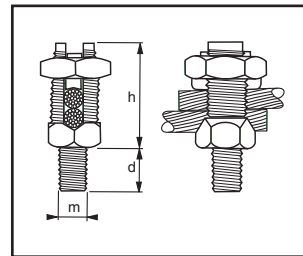

Connectors for copper cables on copper bars- KC series

General features

- copper alloy body
- bronze nut

Item code	Part number	Cable		Dimensions		
		Quantity	mm ²	m	d	h
7601150	KC15	1	4 - 6	1/4" - 20	12.7	15.8
7601151	K2C15	2	4 - 6	1/4" - 20	12.7	22.2
7601152	KC17	1	6 - 10	1/4" - 20	12.7	22.2
7601153	K2C17	2	6 - 10	1/4" - 20	12.7	25.4
7601154	KC20	1	6 - 16	5/16" - 18	15.8	22.2
7601155	K2C20	2	6 - 16	5/16" - 18	15.8	26.8
7601156	KC22	1	6 - 35	3/8" - 16	15.8	25.4
7601157	K2C22	2	6 - 35	3/8" - 16	15.8	31.8
7601158	KC23	1	10 - 50	3/8" - 16	15.8	25.4
7601159	K2C23	2	10 - 50	3/8" - 16	15.8	35.0
7601160	KC25	1	35 - 50	1/2" - 13	19.0	28.6
7601161	K2C25	2	35 - 50	1/2" - 13	19.0	41.3
7601162	KC26	1	35 - 70	1/2" - 13	19.0	35.0
7601163	K2C26	2	35 - 70	1/2" - 13	19.0	47.6
7601164	KC28	1	50 - 120	5/8" - 11	25.4	44.5
7601165	K2C28	2	50 - 120	5/8" - 11	25.4	57.2
7601166	KC31	1	50 - 185	5/8" - 11	25.4	57.2
7601167	K2C31	2	50 - 185	5/8" - 11	25.4	73.0
7601168	KC34	1	95 - 240	3/4" - 10	31.8	60.3
7601169	K2C34	2	95 - 240	3/4" - 10	31.8	82.6