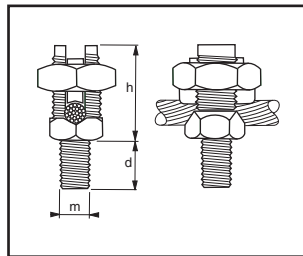

Connectors for copper cables on copper bars- KC series

General features

- copper alloy body
- bronze nut

Item code	Part number	Cable		Dimensions		
		Quantity	mm ²	m	d	h
7601150	KC15	1	4 - 6	1/4" - 20	12.7	15.8
7601151	K2C15	2	4 - 6	1/4" - 20	12.7	22.2
7601152	KC17	1	6 - 10	1/4" - 20	12.7	22.2
7601153	K2C17	2	6 - 10	1/4" - 20	12.7	25.4
7601154	KC20	1	6 - 16	5/16" - 18	15.8	22.2
7601155	K2C20	2	6 - 16	5/16" - 18	15.8	26.8
7601156	KC22	1	6 - 35	3/8" - 16	15.8	25.4
7601157	K2C22	2	6 - 35	3/8" - 16	15.8	31.8
7601158	KC23	1	10 - 50	3/8" - 16	15.8	25.4
7601159	K2C23	2	10 - 50	3/8" - 16	15.8	35.0
7601160	KC25	1	35 - 50	1/2" - 13	19.0	28.6
7601161	K2C25	2	35 - 50	1/2" - 13	19.0	41.3
7601162	KC26	1	35 - 70	1/2" - 13	19.0	35.0
7601163	K2C26	2	35 - 70	1/2" - 13	19.0	47.6
7601164	KC28	1	50 - 120	5/8" - 11	25.4	44.5
7601165	K2C28	2	50 - 120	5/8" - 11	25.4	57.2
7601166	KC31	1	50 - 185	5/8" - 11	25.4	57.2
7601167	K2C31	2	50 - 185	5/8" - 11	25.4	73.0
7601168	KC34	1	95 - 240	3/4" - 10	31.8	60.3
7601169	K2C34	2	95 - 240	3/4" - 10	31.8	82.6