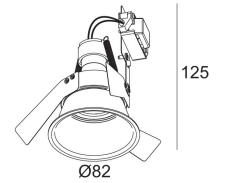

202 01 26

[Weblink](#)

Cutout shape/size:  76 mm

Recessed depth: 105 mm

Thickness of mounting surface: max.15

Available colors: BLACK (202 01 26 B)
WHITE (202 01 26 W)

NONADJUSTABLE

GU10 // 100-240V / 50-60Hz

 1 x QPAR51 max.35W

Class: II

Weight: 0.1 KG

Protection level: IP20

Minimum distance: 0,5m

For detailed installation instructions, please consult the manual. [202_01_26_HAND.pdf](#)

DEEP RINGO Hi S2
202 01 26