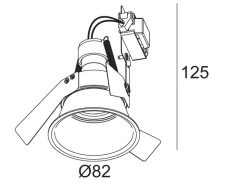

202 014 26

[Weblink](#)

Cutout shape/size:  76 mm

Recessed depth: 105 mm

Thickness of mounting surface: max.15

Available colors: BLACK (202 014 26 B)
WHITE (202 014 26 W)

NONADJUSTABLE

GU10 // 100-240V / 50-60Hz

 1 x QPAR51 max.35W

Class: II

Weight: 0.1 KG

Protection level: IP44/20

Minimum distance: 0,5m

For detailed installation instructions, please consult the manual. [202_014_26_HAND.pdf](#)

DEEP RINGO Hi IP S2

202 014 26