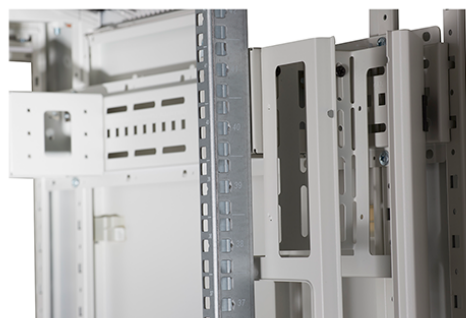

### Images du produit

Four-way brush entry roof panel

Quick-slam latch side panels

Swing handle glass front door

Steel rear door

Large base entry

High-density vertical cable management

Environ CR800 Baie 42U 800x800 mm Porte en Verre (A) Porte en Acier (F), Deux Panneaux, Avant/M...