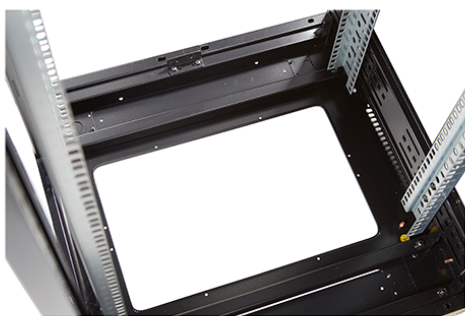

### Images du produit

Four-way brush entry roof panel

Quick-slam latch side panels

Swing handle glass front door

Steel rear door

Large base entry

High-density vertical cable management

Environ CR800 Baie 42U 800x800 mm Porte en Verre (A) Porte en Acier (F), Deux Panneaux, Avant/M...