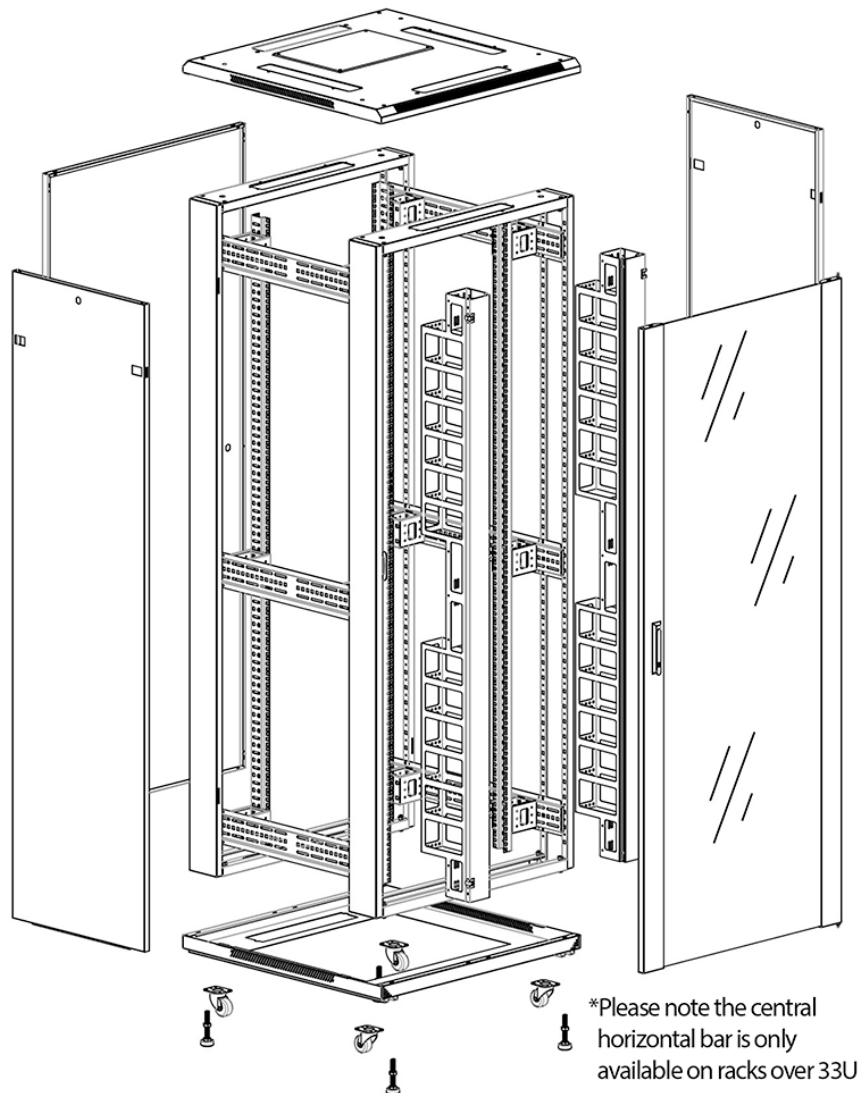

Environ CR800 Baie 42U 800x800 mm Porte en Verre (A) Porte en Acier (F), Deux Panneaux, Avant/M...

Référence du produit: 542-4288-GSBF-GW

excel
without compromise.

Dessins de produits