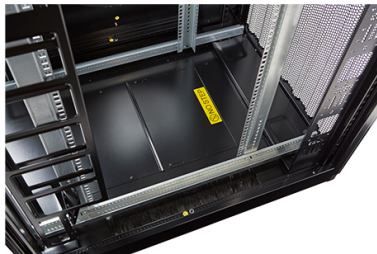

Images du produit

Four-way brush entry roof panel

Quick-slam latch side panels

2-point lock wave vented front door

3-point wardrobe vented rear doors

Large brush strip entry

High-density vertical cable management