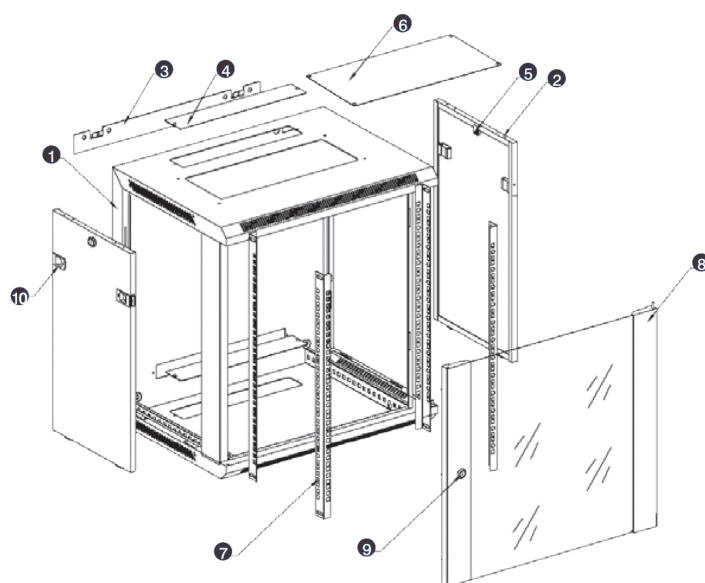

Spécifications supplémentaires

Normes applicables

Images du produit

- Aesthetically pleasing design with framed glass front door

- Lockable, quick release side panels, for maximum access into cabinet

- Cable entry cut out in top and base

- Angled vented roof

- Adjustable 19" mounting profiles

Coffret Muraux 18U 600 mm de Profondeur Noir Emballées à Plat

Référence du produit: WBF18.6SGB

Vue éclatée

- ① Frame
- ② Side panel
- ③ Mounting panel
- ④ Cable entry cover, removeable
- ⑤ Side key lock
- ⑥ Fan cover, removeable
- ⑦ Mounting profile
- ⑧ Front door
- ⑨ Front door key lock
- ⑩ Slam latch lock

- ① Slam latch lock
- ② Side panel
- ③ Mounting panel
- ④ Cable entry cover, removeable
- ⑤ Side key lock
- ⑥ Fan cover, removeable
- ⑦ Mounting profile
- ⑧ Front door
- ⑨ Front door key lock

Dessins de produits