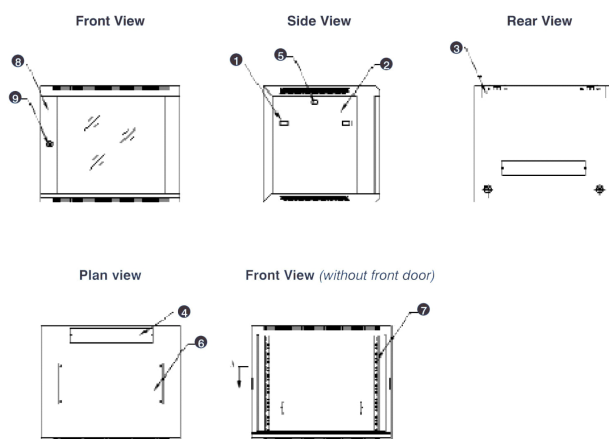

Spécifications supplémentaires

Normes applicables

Images du produit

- Aesthetically pleasing design with framed glass front door

- Lockable, quick release side panels, for maximum access into cabinet

- Cable entry cut out in top and base

- Angled vented roof

- Adjustable 19" mounting profiles

Coffret Muraux 18U 600 mm de Profondeur Noir Emballées à Plat

Référence du produit: WBF18.6SGB

Vue éclatée

- ① Frame
- ② Side panel
- ③ Mounting panel
- ④ Cable entry cover, removeable
- ⑤ Side key lock
- ⑥ Fan cover, removeable
- ⑦ Mounting profile
- ⑧ Front door
- ⑨ Front door key lock
- ⑩ Slam latch lock

- ① Slam latch lock
- ② Side panel
- ③ Mounting panel
- ④ Cable entry cover, removeable
- ⑤ Side key lock
- ⑥ Fan cover, removeable
- ⑦ Mounting profile
- ⑧ Front door
- ⑨ Front door key lock

Dessins de produits