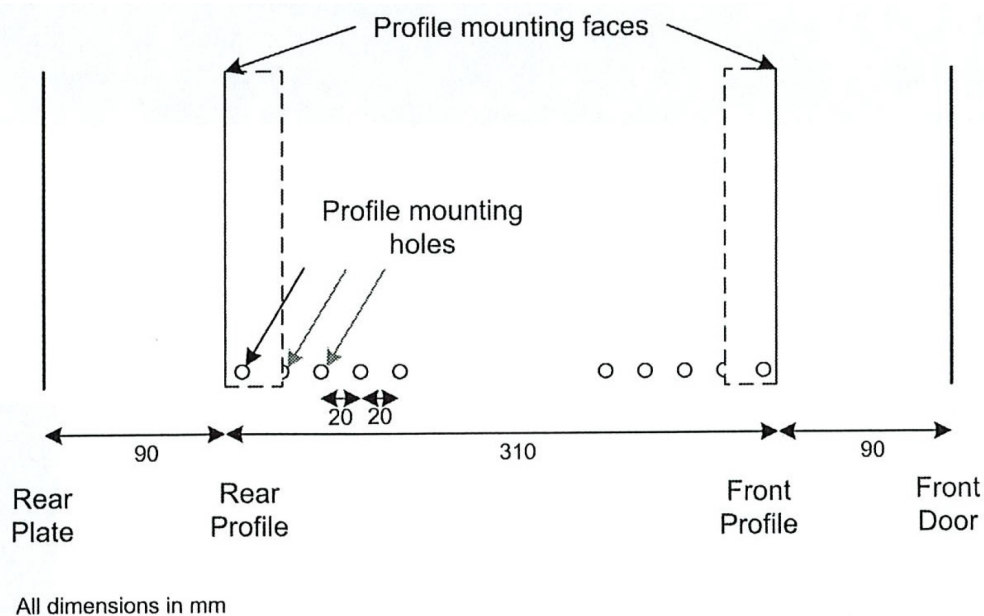

Dessins de produits

Informations concernant les références produits

Référence du produit	Description
WB12.5SG	Coffret muraux, 12u, 500 mm de profondeur, gris
WB12.5SGB	Coffret Muraux 12U 500 mm de Profondeur Noir
WB15.5SG	Coffret muraux, 15U, 500 mm de profondeur, gris
WB15.5SGB	Coffret Muraux 15U 500 mm de Profondeur Noir
WB18.5SG	Coffret muraux, 18u, 500 mm de profondeur, gris
WB18.5SGB	Coffret muraux, 18u, 500 mm de profondeur, noir
WB21.5SG	Coffret muraux, 21u, 500 mm de profondeur, gris
WB21.5SGB	Coffret muraux, 21u, 500 mm de profondeur, noir
WB6.5SG	Coffret muraux, 6u, 500 mm de profondeur, gris
WB6.5SGB	Coffret Muraux 6U 500 mm de Profondeur Noir
WB9.5SG	Coffret muraux, 9u, 500 mm de profondeur, gris
WB9.5SGB	Coffret Muraux 9U 500 mm de Profondeur Noir
WBFP12.5SG	Coffret muraux, 12u, 500 mm de profondeur, gris - Emballées à plat