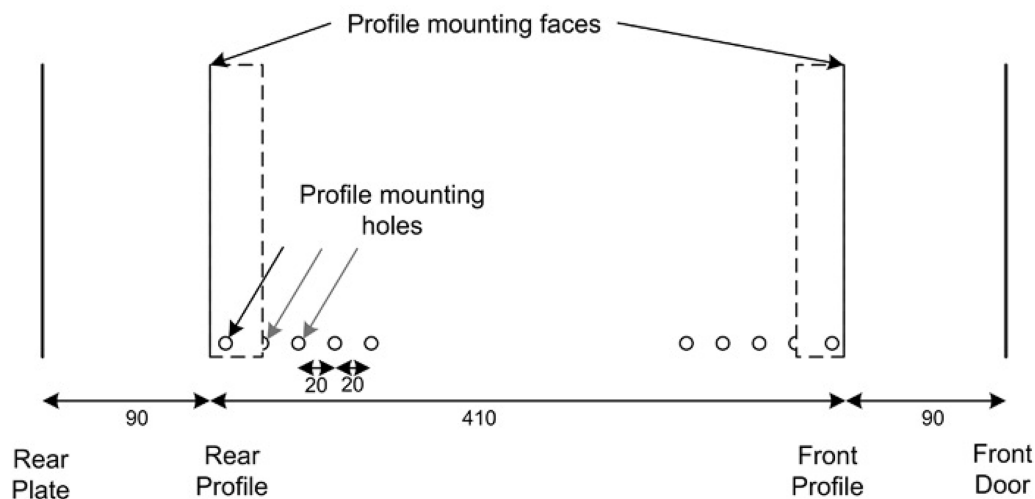

Dessins de produits

All dimensions in mm

Informations concernant les références produits

Référence du produit	Description
WB12.6SG	Coffret Muraux 12U 600 mm de Profondeur Gris
WB12.6SGB	Coffret Muraux 12U 600 mm de Profondeur Noir
WB15.6SG	Coffret Muraux 15U 600 mm de Profondeur Gris
WB15.6SGB	Coffret Muraux 15U 600 mm de Profondeur Noir
WB18.6SG	Coffret Muraux 18U 600 mm de Profondeur Gris
WB18.6SGB	Coffret Muraux 18U 600 mm de Profondeur Noir
WB21.6SG	Coffret Muraux 21U 600 mm de Profondeur Gris
WB21.6SGB	Coffret Muraux 21U 600 mm de Profondeur Noir
WB6.6SG	Coffret Muraux 6U 600 mm de Profondeur Gris
WB6.6SGB	Coffret Muraux 6U 600 mm de Profondeur Noir
WB9.6SG	Coffret Muraux 9U 600 mm de Profondeur Gris
WB9.6SGB	Coffret Muraux 9U 600 mm de Profondeur Noir
WBFP12.6SG	Coffret Muraux 12U 600 mm de Profondeur Gris Emballées à Plat
WBFP12.6SGB	Coffret Muraux 12U 600 mm de Profondeur Noir Emballées à Plat
WBFP15.6SG	Coffret Muraux 15U 600 mm de Profondeur Gris Emballées à Plat