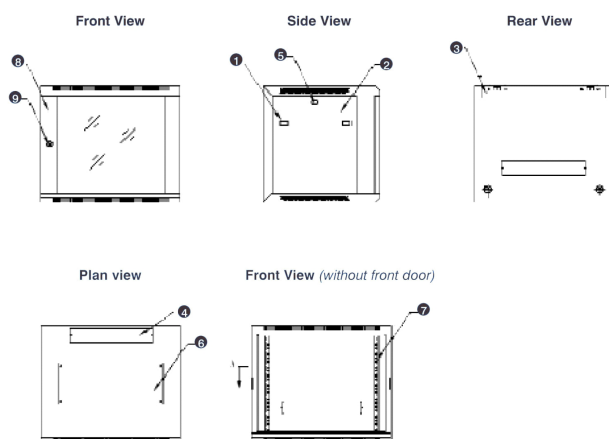

## Normes applicables

**Images du produit**

- Aesthetically pleasing design with framed glass front door

- Lockable, quick release side panels, for maximum access into cabinet

- Cable entry cut out in top and base

- Angled vented roof

- Adjustable 19" mounting profiles

## Vue éclatée

- ① Frame
- ② Side panel
- ③ Mounting panel
- ④ Cable entry cover, removeable
- ⑤ Side key lock
- ⑥ Fan cover, removeable
- ⑦ Mounting profile
- ⑧ Front door
- ⑨ Front door key lock
- ⑩ Slam latch lock