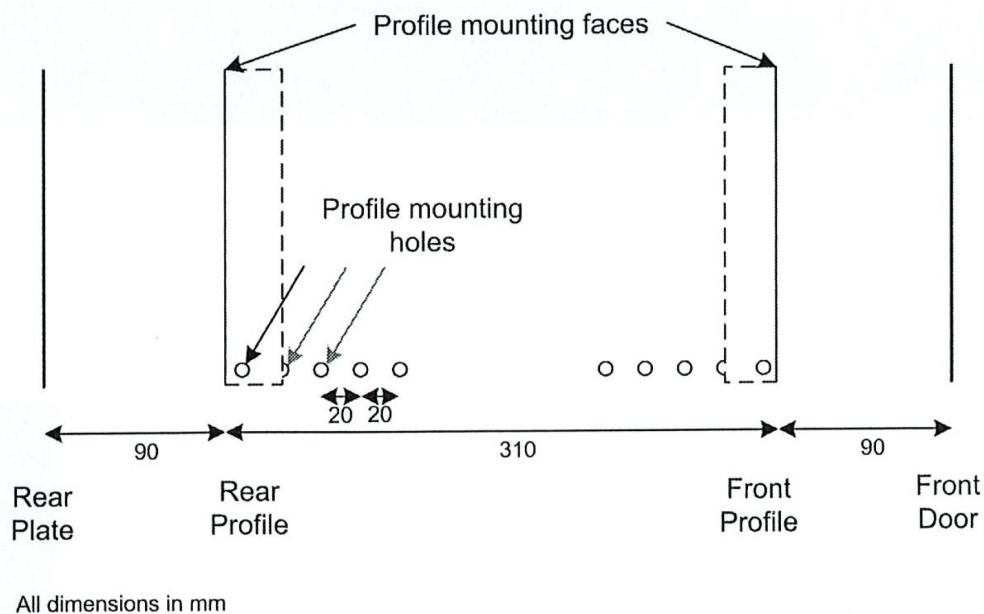

- Angled vented roof

- Adjustable 19" mounting profiles

## Vue éclatée

- ① Frame
- ② Side panel
- ③ Mounting panel
- ④ Cable entry cover, removeable
- ⑤ Side key lock
- ⑥ Fan cover, removeable
- ⑦ Mounting profile
- ⑧ Front door
- ⑨ Front door key lock
- ⑩ Slam latch lock

## Dessins de produits