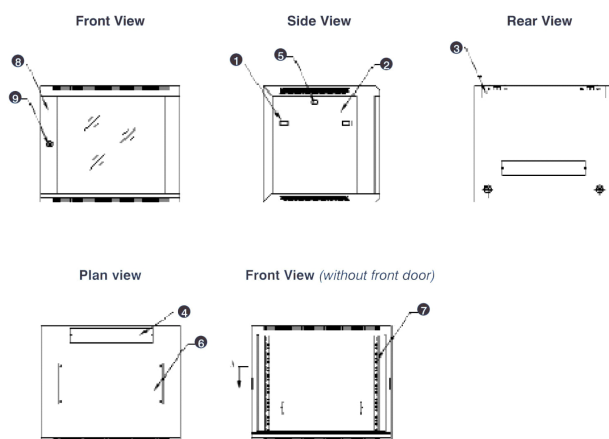

## Normes applicables

**Images du produit**

- Aesthetically pleasing design with framed glass front door

- Lockable, quick release side panels, for maximum access into cabinet

- Cable entry cut out in top and base

- Angled vented roof

- Adjustable 19" mounting profiles

## Vue éclatée

- ① Frame
- ② Side panel
- ③ Mounting panel
- ④ Cable entry cover, removeable
- ⑤ Side key lock
- ⑥ Fan cover, removeable
- ⑦ Mounting profile
- ⑧ Front door
- ⑨ Front door key lock
- ⑩ Slam latch lock

## Dessins de produits

All dimensions in mm