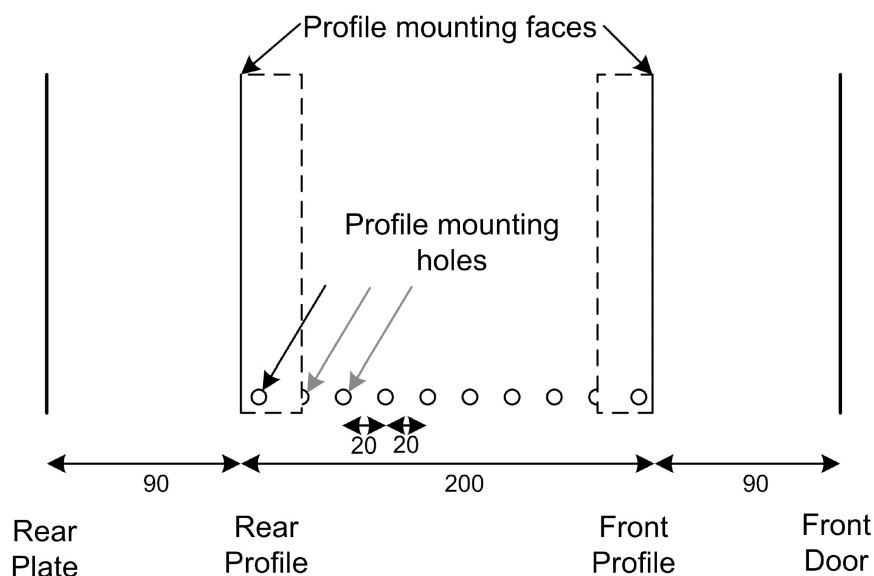

Dessins de produits

All dimensions in mm

Informations concernant les références produits

Référence du produit	Description
WB12.390SG	Coffret muraux, 12u, 390 mm de profondeur, gris
WB12.390SG-BK	Coffret Muraux 12U 390 mm de Profondeur Noir
WB15.390SG	Coffret muraux, 15u, 390 mm de profondeur, gris
WB15.390SG-BK	Coffret muraux, 15U, 390 mm de profondeur, noir
WB18.390SG	Coffret muraux, 18u, 390 mm de profondeur, gris
WB18.390SG-BK	Coffret muraux, 18u, 390 mm de profondeur, noir
WB21.390SG	Coffret muraux, 21u, 390 mm de profondeur, gris
WB21.390SG-BK	Coffret muraux, 21u, 390 mm de profondeur, noir
WB6.390SG	Coffret Muraux 6U 390 mm de Profondeur Gris
WB6.390SG-BK	Coffret Muraux 6U 390 mm de Profondeur Noir
WB9.390SG	Coffret muraux, 9u, 390 mm de profondeur, gris
WB9.390SG-BK	Coffret Muraux 9U 390 mm de Profondeur Noir
WBFP12.390SG	Coffret muraux, 12u, 390 mm de profondeur, gris - Emballées à plat