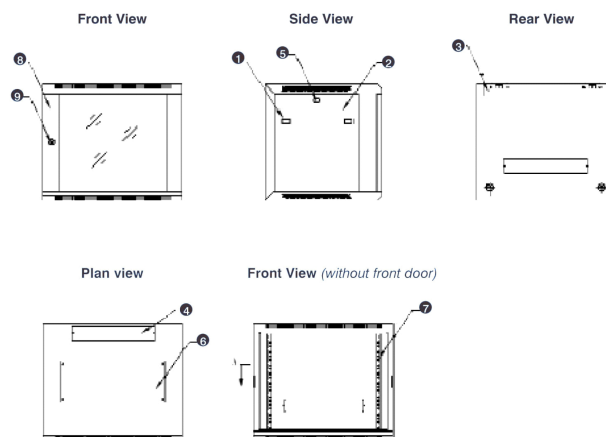

## Normes applicables

**Images du produit**

- Aesthetically pleasing design with framed glass front door

- Lockable, quick release side panels, for maximum access into cabinet

- Cable entry cut out in top and base

- Angled vented roof

- Adjustable 19" mounting profiles

## Vue éclatée

- ① Frame
- ② Side panel
- ③ Mounting panel
- ④ Cable entry cover, removeable
- ⑤ Side key lock
- ⑥ Fan cover, removeable
- ⑦ Mounting profile
- ⑧ Front door
- ⑨ Front door key lock
- ⑩ Slam latch lock