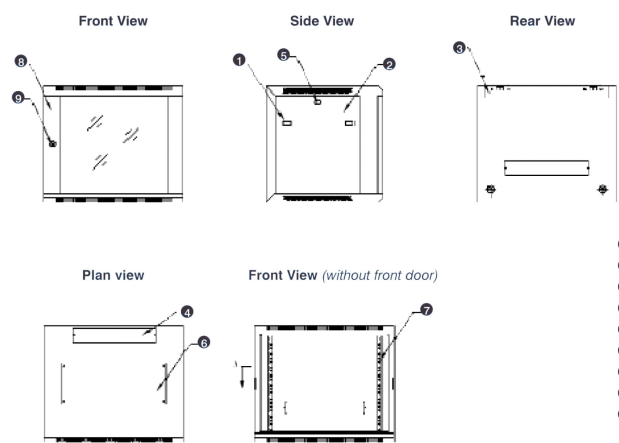

## Normes applicables

**Images du produit**

- Aesthetically pleasing design with framed glass front door

- Lockable, quick release side panels, for maximum access into cabinet

- Cable entry cut out in top and base

- Angled vented roof

- Adjustable 19" mounting profiles

## Vue éclatée

- ① Frame
- ② Side panel
- ③ Mounting panel
- ④ Cable entry cover, removeable
- ⑤ Side key lock
- ⑥ Fan cover, removeable
- ⑦ Mounting profile
- ⑧ Front door
- ⑨ Front door key lock
- ⑩ Slam latch lock

## Dessins de produits

All dimensions in mm