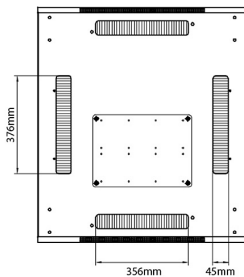

Dessins de produits

Front

Side

Rear

Roof

Base

Base Cut Out Dimensions

580 mm Wide
by
276 mm Deep (600 mm deep rack)
476 mm Deep (800 mm deep rack)
676 mm Deep (1000 mm deep rack)