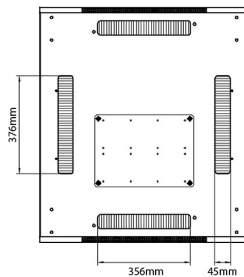

Dessins de produits

Front

Side

Rear

Roof

Base

Base Cut Out Dimensions

580 mm Wide
by
276 mm Deep (600 mm deep rack)
476 mm Deep (800 mm deep rack)
676 mm Deep (1000 mm deep rack)