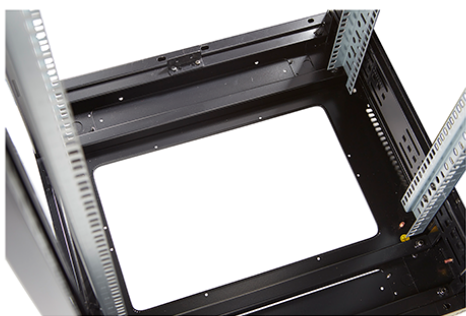

### Images du produit

Four-way brush entry roof panel

Quick-slam latch side panels

Swing handle glass front door

Steel rear door

Large base entry

High-density vertical cable management

Environ CR800 Baie 33U 800x800 mm Porte en Verre (A) Porte en Acier (F), Deux Panneaux, Avant/M...