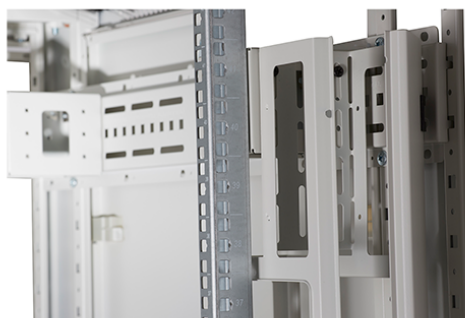

### Images du produit

Four-way brush entry roof panel

Quick-slam latch side panels

Swing handle glass front door

Steel rear door

Large base entry

High-density vertical cable management

Environ CR800 Baie 33U 800x800 mm Porte en Verre (A) Porte en Acier (F), Deux Panneaux, Avant/M...