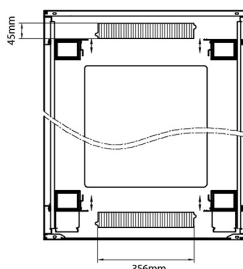

### Dessins de produits

Front

Side

Rear

Roof

Base

#### Base Cut Out Dimensions

580 mm Wide  
by  
276 mm Deep (600 mm deep rack)  
476 mm Deep (800 mm deep rack)  
676 mm Deep (1000 mm deep rack)