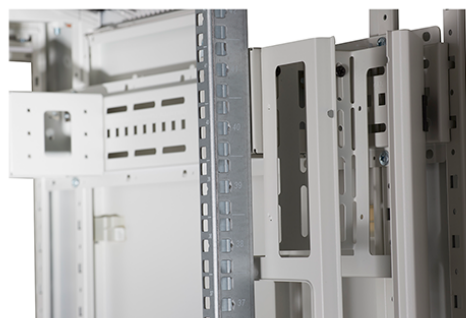

### Images du produit

Four-way brush entry roof panel

Quick-slam latch side panels

Swing handle glass front door

Steel rear door

Large base entry

High-density vertical cable management

Environ CR800 Baie 42U 800x1000 mm Porte en Verre (A) Porte en Acier (F), Deux Panneaux, Avant/...