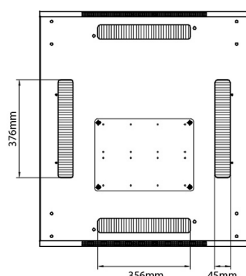

### Dessins de produits

Front

Side

Rear

Roof

Base

#### Base Cut Out Dimensions

580 mm Wide  
by  
276 mm Deep (600 mm deep rack)  
476 mm Deep (800 mm deep rack)  
676 mm Deep (1000 mm deep rack)