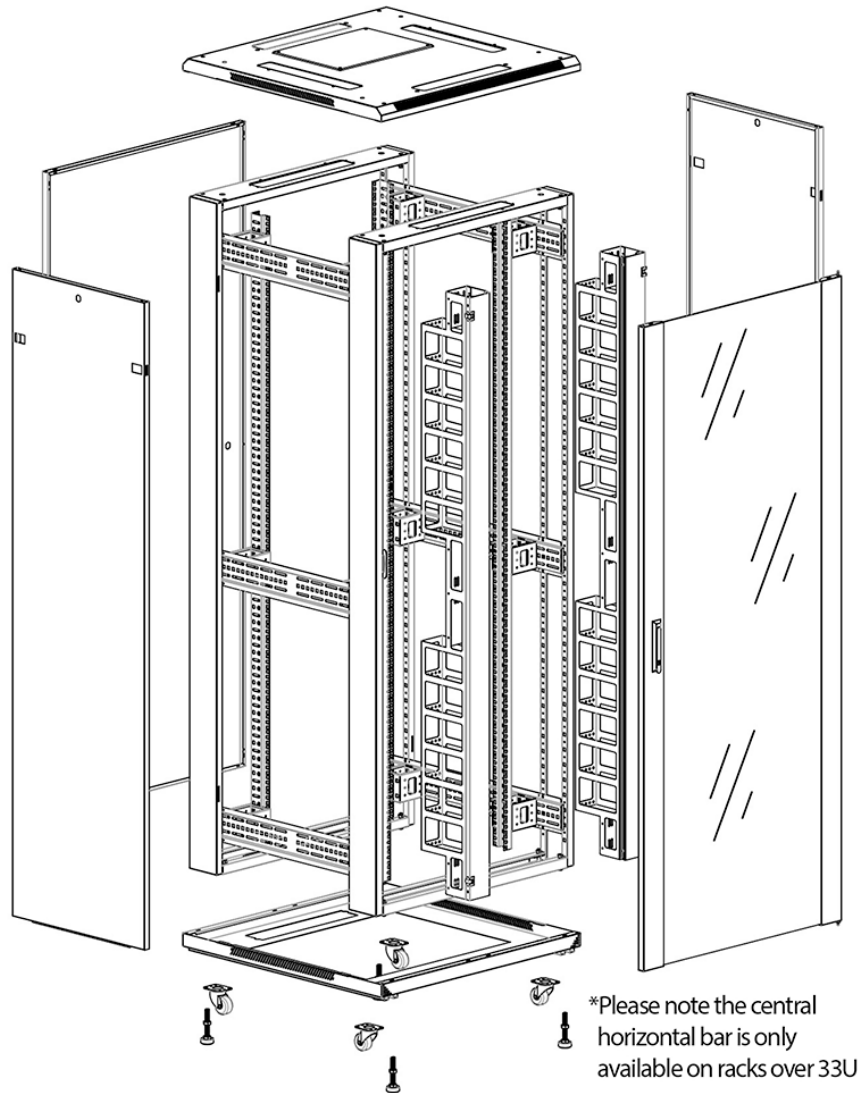

Environ CR800 Baie 42U 800x800 mm Porte en Verre (A) Porte en Acier (F), Deux Panneaux, Avant/M...

Référence du produit: 542-4288-GSBF-BK

excel
without compromise.

Dessins de produits