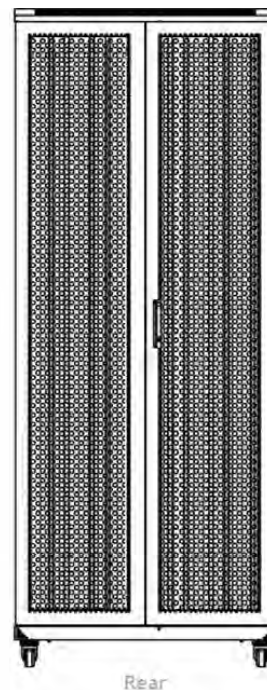

Spécifications supplémentaires

Normes applicables

Images du produit

Four-way brush entry roof panel

Quick-slam latch side panels

Swing handle wave vented front door

Wardrobe vented rear doors

Large base entry

High-density vertical cable management

Référence du produit: 542-4288-WDBF-GW

Dessins de produits

Base Cut Out Dimensions

580 mm Wide
by
276 mm Deep (600 mm deep rack)
476 mm Deep (800 mm deep rack)
676 mm Deep (1000 mm deep rack)